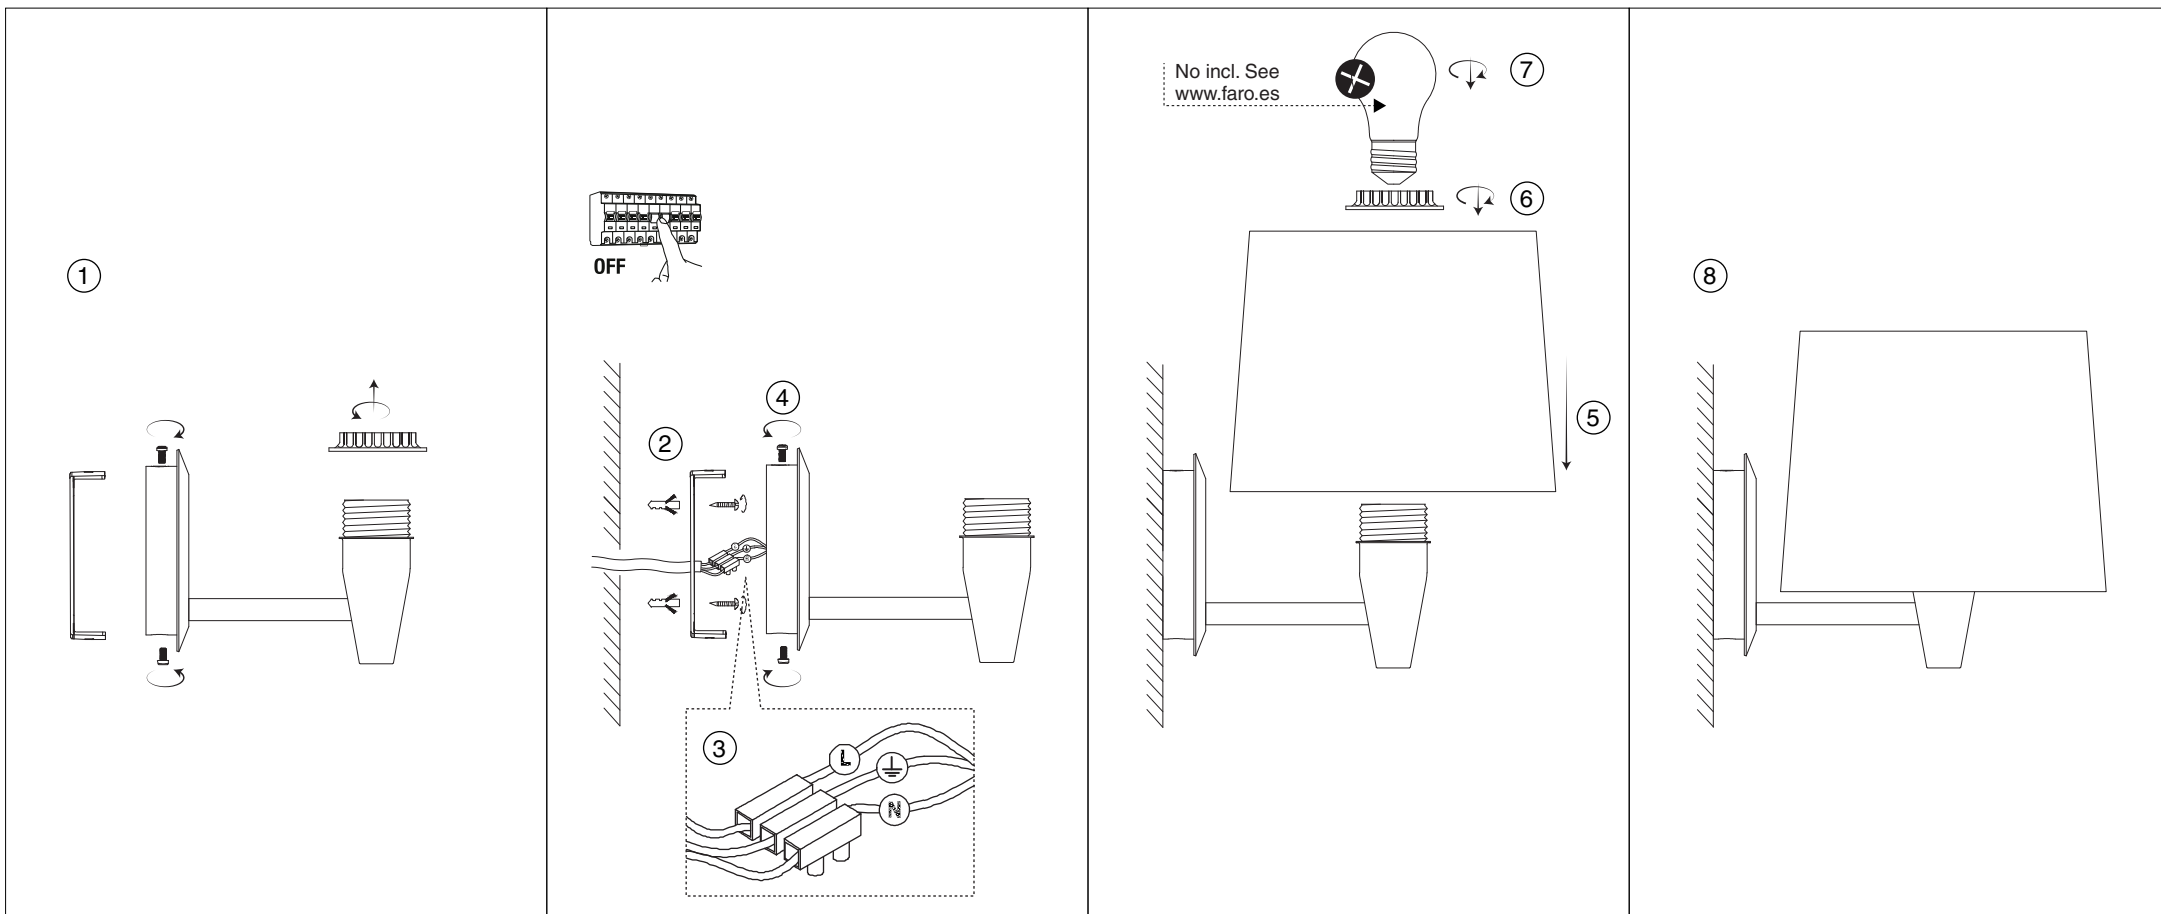

TECHNICAL FEATURES

1 X Type A E27 MAX 15W LED no incl.

Together
we take care
of the planet

Together we take care of the planet. This is why we reduce paper consumption. Please refer to the safety, maintenance and warranty instructions at www.faro.es. If you cannot access it, call us at +34 937 723 965 or write to export@faro.es.