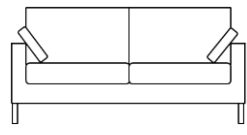

1. Solid wood frame, with covers made of particle board.
2. Metallic feet model 325.
3. Seat suspension by sinuous springs.
4. Backrest suspension by elastic webbing.
5. Frame fully covered with polyurethane foam.
6. Seat type "A". Removable cover.
7. Backrest cushions with removable cover and filled with polyester fiber mixed with 33 kg/m³ density shredded polyurethane foam with 100% anti-allergic cover.
8. Lapped seam. Please ask for other optional seams.

Asiento tipo A "Bloque" / Seat type C "Block"

1. Espuma poliuretano densidad 33kg/m³ / Polyurethane foam, density 33 kg/m³
2. Fibra acrílica / Acrylic fiber

Módulo 1 brazo / 1 arm
 69-79-89-99-109-149-169-189-209-229 cm.

Dos brazos (plazas) / Two arms (seats)
 78cm (1) - 158cm (2) - 178cm (2 ½) - 198cm (3) - 218cm (3 ½) - 238 cm(4)

Rincón / Corner
 95 x 95 cm.

Chaise Longue
 89/99 x 165 cm.

Assise solide

Твердое сидение

Bras amovible

Rincón / Corner
 95 x 95 cm.

Dos brazos (plazas) / Two arms (seats)
 78cm (1) - 158cm (2) - 178cm (2 ½) -
 198cm (3) - 218cm (3 ½) - 238 cm (4)

Chaise Longue
 89/99 x 165 cm.