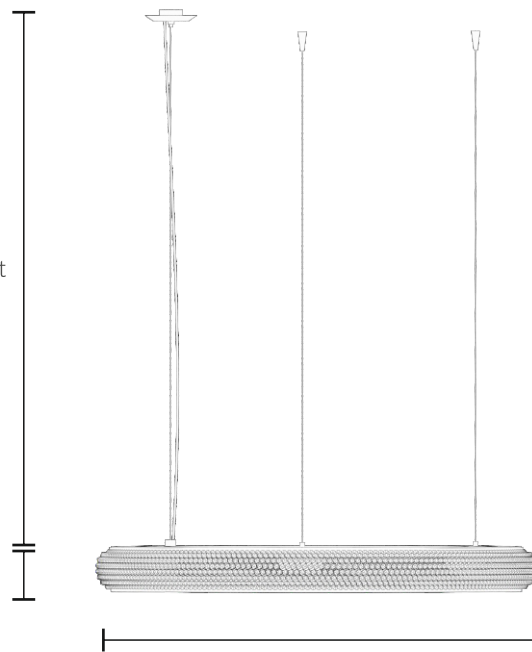

ARIELLE • SUSPENSION

REF. 9960.80

WEIGHT

Net Weight: 9kg | 19.8 lbs
 Gross Weight: 25kg | 55.1 lbs

BULBS

Quantity: 12
 Type: G9
 Wattage: 40W (max)

CRYSTAL

Type: Clear
 Other types: Per request

MATERIALS

Body: Brass
 Details: Glass

PACKING (approx.)

Dimensions: 88 x 88 x 32 cm
 34.6 x 34.6 x 12.6 in
 Volume: 0.25 m³ | 8.75 ft³

Adjustable height
 (cables)*

HEIGHT
 5 cm | 2.0 in

DIAMETER
 80 cm | 31.5 in

BASE
 Multiple Fixing Points

- CE - Products manufactured according the European norm of security EN 60 598-1.
- F - Products adjusted for installation in surfaces normally inflammable.
- - Products of class II. The electric isolation is double or reinforced.
- ES - Products with the possibility of instalation of low-energy consumption bulbs.