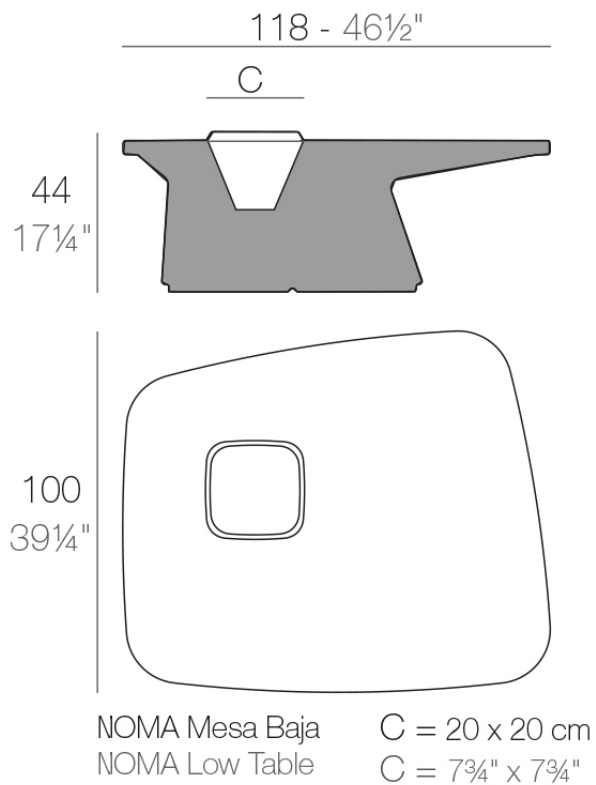

### Description

Made of polyethylene resin by rotational moulding. 100% Recyclable. Item suitable for indoor and outdoor use. Available in different finishes.

Weight: 20.02 Kg