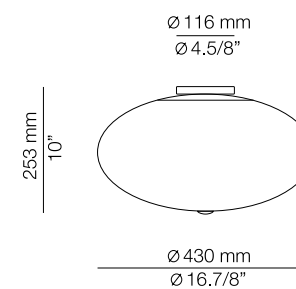

(ENG) A glowing ceiling light with satin glass shade provides a bright direct and indirect light.
(ESP) Un plafón con pantalla de cristal satinado que proporciona una brillante y homogénea luz directa e indirecta.