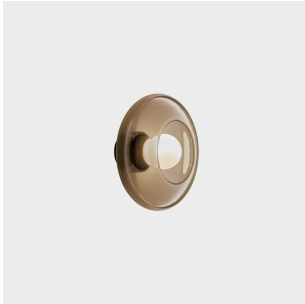

Trip Glass

Nahtrang Design

05-8358-05-15

Wall fixture Trip Glass E14 7W Black

TECHNICAL FEATURES

IP20

Power (W) : Max. power 7W

Total power consumption of light (W) : 7W

Structure material : Aluminium

Structure finish : Black

Diffuser material : Glass

Diffuser finish : Fumé, Amber

Max. size of light bulb : 90/50 mm

Recommended light bulb : E14

Voltage / frequency : 100-240V/50-60Hz