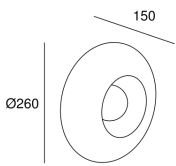

Trip Glass

Nahtrang Design

05-8358-05-15

Wall fixture Trip Glass E14 7W Black

TECHNICAL FEATURES

IP20

Power (W) : Max. power 7W

Total power consumption of light (W) : 7W

Structure material : Aluminium

Structure finish : Black

Diffuser material : Glass

Diffuser finish : Fumé, Amber

Max. size of light bulb : 90/50 mm

Recommended light bulb : E14

Voltage / frequency : 100-240V/50-60Hz