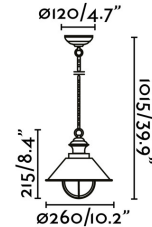

### Specifications

<b>Bulb:</b>	1 X E27 11W
<b>Bulb included:</b>	No
<b>Transformer:</b>	
<b>Transformer included:</b>	No
<b>Voltage:</b>	100-240V
<b>IP:</b>	33
<b>Class:</b>	I
<b>Material:</b>	Metal and bubble glass diffuser
<b>Designer:</b>	
<b>Recommended bulb:</b>	17437
<b>Description of recommended Bulb:</b>	BULB T45 MATT LED E27 5W
<b>Length:</b>	260 mm
<b>Net Width:</b>	260 mm
<b>Height:</b>	1015 mm
<b>Diameter:</b>	260 Ø
<b>Net Weight:</b>	1.10 kg
<b>Volume:</b>	0.02018 m3