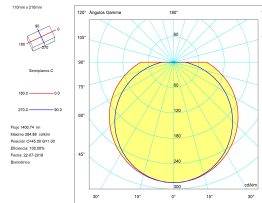

Light source: LED

CRI: 80

MacAdam steps: 5

Photobiological risk: RG0

VENTILATION FEATURES

Power used: 15.8W

Service value measurement standard: EN 60879:2019

LOGISTICS