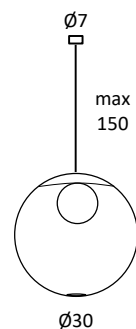

Collection made of hand blown glass in several translucent and bright color like rosegold, blue, amber or satin. The inner diffuser is another glass globe in satin finish covering a G9 led bulb. The model Pop S10 is composed by 7 (Ø20cm) + 3 (Ø30cm) glasses making possible to combine different colours.

Pop S10

Pop C15

Pop S15

Pop S20

Pop S30

Pop S1

Pop S3

Pop S2

## POP

Material: metal y cristal · G9 LED · Cristal: Ø15, Ø20 o Ø30cm · Florón: Ø7cm · Cable 150cm · Bombilla incluida

Material: metal and glass · G9 LED · Glass: Ø15, Ø20 or Ø30cm · Canopy: Ø7cm · Cable 150cm · Bulb included

Matériau: métal et verre · G9 LED · Verre: Ø15, Ø20 ou Ø30cm · Baldaquin: Ø7cm · Cable 150cm · Livrée avec ampoule

Material: Metall und Glas · G9 LED · Glas: Ø15, Ø20 oder Ø30cm · Baldachin: Ø7cm · Cable 150cm · Lieferung mit Leuchtmittel