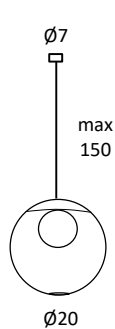

Collection made of hand blown glass in several translucent and bright color like rosegold, blue, amber or satin. The inner diffuser is another glass globe in satin finish covering a G9 led bulb. The model Pop S10 is composed by 7 (Ø20cm) + 3 (Ø30cm) glasses making possible to combine different colours.

Pop S10

Pop C15

Pop S15

Pop S20

Pop S30

Pop S1

Pop S3

Pop S2

## POP

Material: metal y cristal · G9 LED · Cristal: Ø15, Ø20 o Ø30cm · Florón: Ø7cm · Cable 150cm · Bombilla incluida

Material: metal and glass · G9 LED · Glass: Ø15, Ø20 or Ø30cm · Canopy: Ø7cm · Cable 150cm · Bulb included

Matériau: métal et verre · G9 LED · Verre: Ø15, Ø20 ou Ø30cm · Baldaquin: Ø7cm · Cable 150cm · Livrée avec ampoule

Material: Metall und Glas · G9 LED · Glas: Ø15, Ø20 oder Ø30cm · Baldachin: Ø7cm · Cable 150cm · Lieferung mit Leuchtmittel