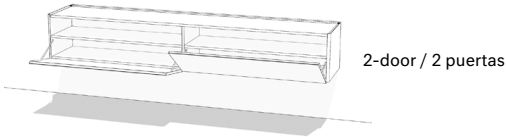

Shipment details

Qty	1 hanging module (1 box)
Volume	0,71 m³ / 25 ft³
Gross weight	88 kg / 194 lb
Net weight	81 kg / 178.5 lb
Item dimensions - with base (width x depth x height)	240 x 47 x 40 cm 94.5" x 18.5" x 15.75"