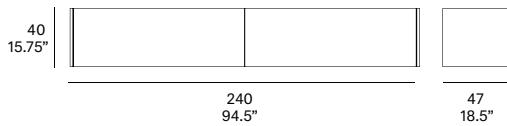

### Shipment details

Qty	1 hanging module (1 box)
Volume	0,71 m <sup>3</sup> / 25 ft <sup>3</sup>
Gross weight	88 kg / 194 lb
Net weight	81 kg / 178.5 lb
Item dimensions - with base (width x depth x height)	240 x 47 x 40 cm 94.5" x 18.5" x 15.75"