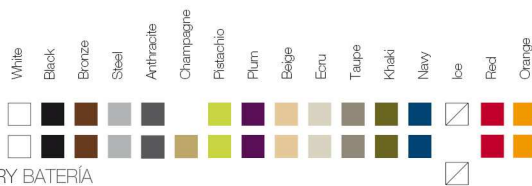

\* A: BASIC R: AUTORRIEGO F: LACADO W:LUZ L:LEDS B: FULL WHITE G: GLASS

FINISHES ACABADOS

COLOURS COLORES

BASIC, SELF-WATERING / AUTORRIEGO

LACQUERED / LACADO

LIGHT / LUZ, LED RGB, LED DMX, BATTERY BATERIA