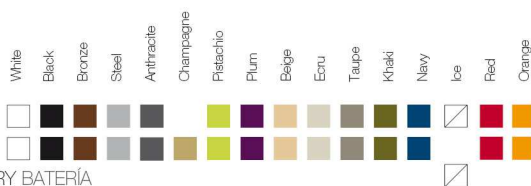

VASES Pot Ø65  
VASES Maceta Ø65

FINISHES ACABADOS

COLOURS COLORES

BASIC, SELF-WATERING / AUTORRIEGO

LACQUERED / LACADO

LIGHT / LUZ, LED RGB, LED DMX, BATTERY BATERIA

Type plug available Tipo de plug disponible