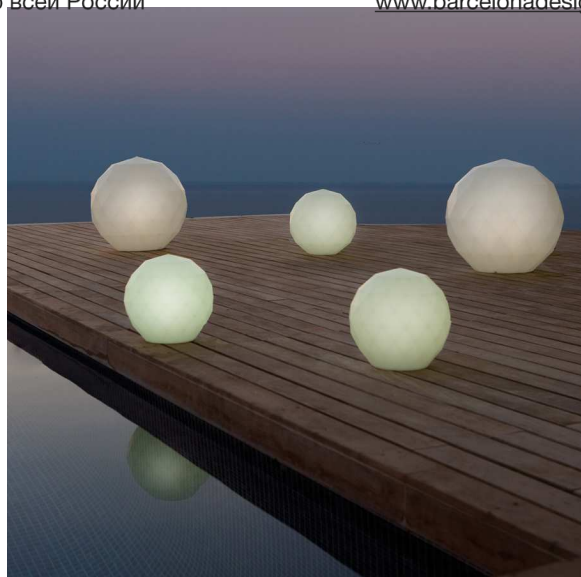

VASES LAMPARAS 40

DESCRIPTION DESCRIPTION

Made in resin of polyethylene by rotational moulding. 100% Recyclable. Item suitable for indoor and outdoor use. Available in different finishes.

Fabricada en resina de polietileno mediante moldeo rotacional con doble pared 100% Reciclable. Apto para exterior e interior. Disponible en varios acabados.