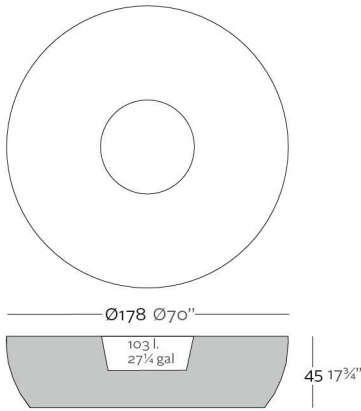

VASES Island 220
VASES Isla 220

REFERENCE*	REFERENCIA*			
47178D	47178Y	44578CO	47178A	47178R
47178F	47178W	47178L	44578	

ReferenceX, for example 0000A ReferenciaX, ejemplo 0000A.

* A: BASIC R: AUTORRIEGO F: LACADO W:LUZ L: LEDS B: FULL WHITE G: GLASS

FINISHES ACABADOS

COLOURS COLORES

BASIC, SELF-WATERING / AUTORRIEGO

LACQUERED / LACADO

LIGHT / LUZ, LED RGB, LED DMX, BATTERY BATERIA