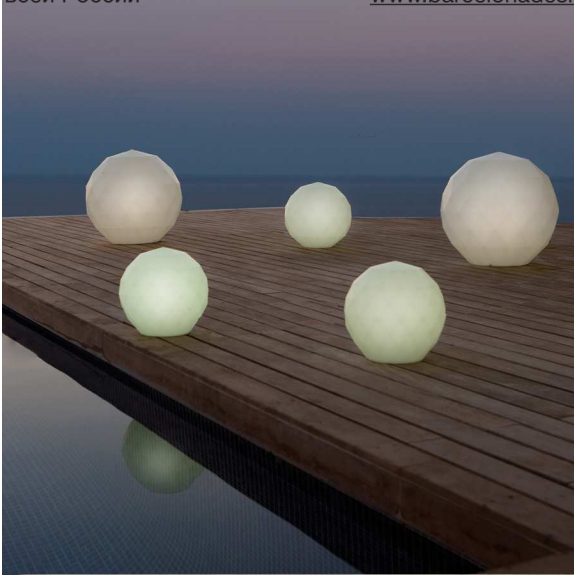

8 (800) 500-70-36  
hello@barcelonadesign.ru  
www.barcelonadesign.ru

VASES LAMPARAS 6o

DESCRIPTION DESCRIPTION

Made in resin of polyethylene by rotational moulding. 100% Recyclable. Item suitable for indoor and outdoor use. Available in different finishes.