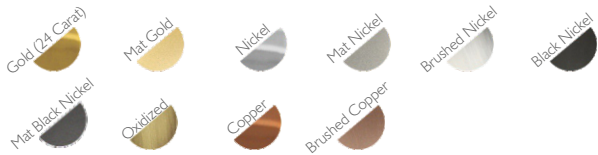

VIDRO

Color: Clear

PACKING

Dimension: 161x161x70 cm

METAL FINISHING

**Lacquered** \\ Shine or mat \\ All RAL colours available

GLASS

- CE - Products manufactured according the European norm of security EN 60 598-1.
- F - Products adjusted for instalation in surfaces normally inflammable.
- - Products of class II. The electric isolation is double or reinforced.
- E• - Products with the possibility of instalation of low-energy consumption bulbs.