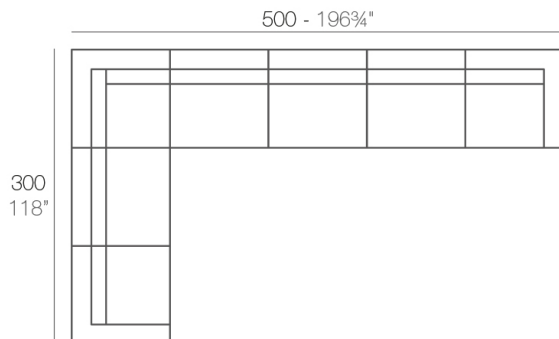

- 4 x 54026 Módulo Central - Sectional Sofa Armless
- 1 x 54029 Módulo Esquina - Sectional Sofa Corner
- 1 x 54077 Módulo Izquierdo - Sectional Sofa Left
- 1 x 54078 Módulo Derecho - Sectional Sofa Right