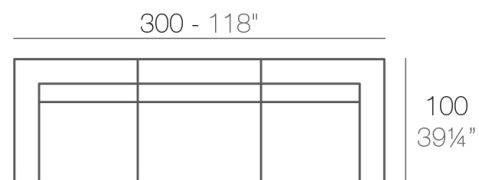

- 1 x 54026 Módulo Central - Sectional Sofa Armless
- 1 x 54077 Módulo Izquierdo - Sectional Sofa Left
- 1 x 54078 Módulo Derecho - Sectional Sofa Right