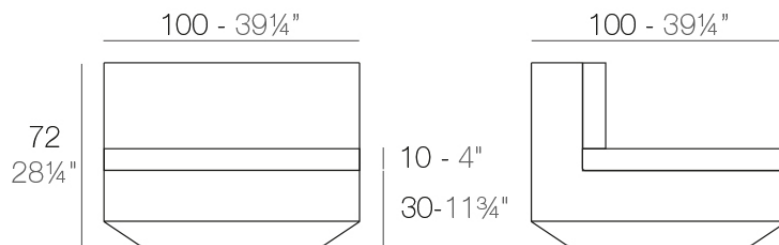

Info

Description

Made of polyethylene resin by rotational moulding. 100% Recyclable. Item suitable for indoor and outdoor use. Available in different finishes.

Weight: 24.18 Kg

VELA Sofá Módulo Central
VELA Sectional Sofa Armless