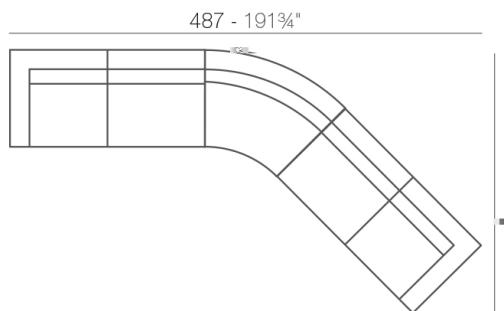

Combinations

- 1 x 54077 Módulo Izquierdo - Sectional Sofa Left
- 2 x 54026 Módulo Central - Sectional Sofa Armless
- 1 x 54169 Módulo Circular - Curved Sectional Sofa
- 1 x 54078 Módulo Derecho - Sectional Sofa Right