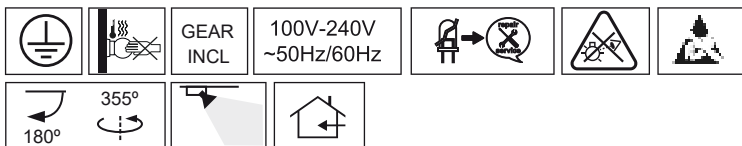

TRACK is sold separately.  
Refs available in [www.faro.es](http://www.faro.es)

**TECHNICAL FEATURES - CARACTERÍSTICAS TÉCNICAS**

**NANO CYLINDER LED**

**MINI CYLINDER LED**

**CYLINDER LED**