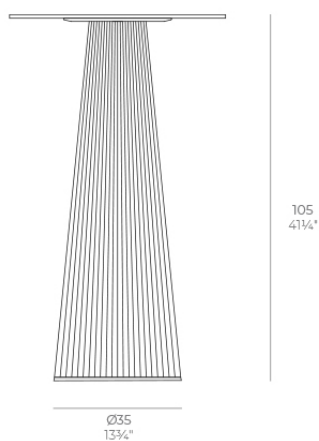

Products / High Tables / Gatsby Base ø35x105cm S30

Gatsby base ø35x105cm s30

by Ramón Esteve

The Gatsby collection, designed by Ramón Esteve for Vondom, recalls the Art Déco lighting. Those crazy twenties. “Something new, extraordinary, beautiful, simple but sophisticatedly designed” said Francis Scott Fitzgerald about his aims for the novel he was about to write. The Great Gatsby was born in an age of prosperity, parties and excess. They called it “the American Dream”.

Info

Description

Weight: 6 Kg

GATSBY Mesa Base Redonda Ø35x105cm S30
GATSBY Round Base Table Ø35x105cm S30
ref. 54460

TABLE TOP - SOBRE

- Ø50 cm
Ø19 1/4"
- Ø59 cm
Ø23 1/4"
- Ø69 cm
Ø27 1/4"

Accessories

- TABLE 10mm
- TABLE 12mm
- TABLE DEKTON