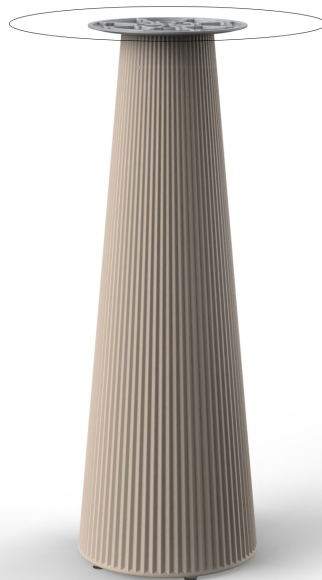

Products / High Tables / Gatsby Base ø35x105cm S30

Gatsby base ø35x105cm s30

by Ramón Esteve

The Gatsby collection, designed by Ramón Esteve for Vondom, recalls the Art Déco lighting. Those crazy twenties. “Something new, extraordinary, beautiful, simple but sophisticatedly designed” said Francis Scott Fitzgerald about his aims for the novel he was about to write. The Great Gatsby was born in an age of prosperity, parties and excess. They called it “the American Dream”.

Info

Description

Weight: 6 Kg

GATSBY Mesa Base Redonda Ø35x105cm S30
GATSBY Round Base Table Ø35x105cm S30
ref. 54460

TABLE TOP - SOBRE

- Ø50 cm
Ø19 1/4"
- Ø59 cm
Ø23 1/4"
- Ø69 cm
Ø27 1/4"

Accessories

- TABLE 10mm
- TABLE 12mm
- TABLE DEKTON

Finishes

finishes

BASIC

Ref. 54460

orange

ice

notte blue

crema