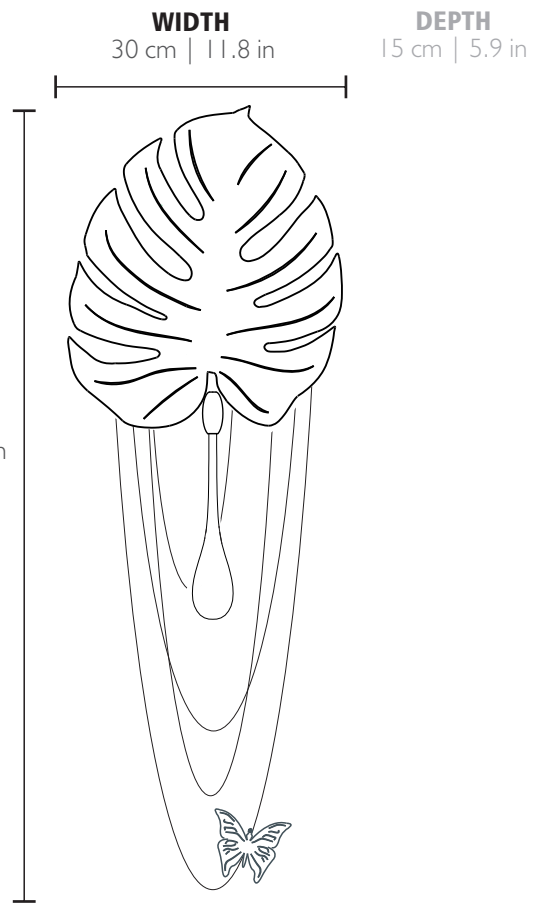

RAINFOREST • WALL LIGHT
REF. 9822.35

WEIGHT

Net Weight: 2.5kg | 5.5 lbs
Gross Weight: 5kg | 11.0 lbs

BULBS

Quantity: 2
Type: G9
Wattage: 40W (max)

MATERIALS

Body: Brass
Details: Glass

PACKING (approx.)

Dimensions: 56 x 46 x 31 cm
22.0 x 18.1 x 12.2 in

Volume: 0.08 m³ | 2.82 ft³

- CE - Products manufactured according the European norm of security EN 60 598-1.
- F - Products adjusted for instalation in surfaces normally inflammable.
- - Products of class II. The electric isolation is double or reinforced.
- ES - Products with the possibility of instalation of low-energy consumption bulbs.

PRODUCT FINISHES & COSTUMIZATION OPTIONS

Gold (Hammered)

○ ————— ● BODY: 

Gold (24 Carat)

○ ————— ● DETAIL: 

MORE FINISHES AVAILABLE HERE:

[CLICK HERE](#) 