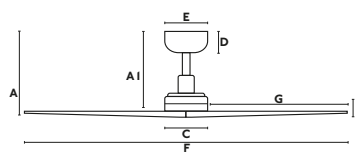

A	A1
336/13.23"	212/8.35"
B	C
48/1.89"	100/3.94"
D	E
60/2.4"	130/5.12"
F	G
Ø925/36.4"	458/18.03"
Downrod L	Downrod Ø
100/3.94"	26/1.02"