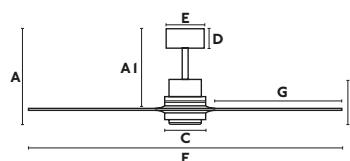

A	A1
340/13.39"	300/11.81"
B	C
110/4.33"	
D	E
65/2.6"	150/5.91"
F	G
ø1070/42.1"	460/18.11"
Downrod L	Downrod ø
153/6.02"	21/0.83"