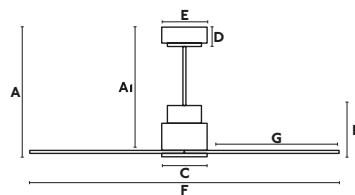

A	A1
400/15.75"	370/14.57"
B	C
170/6.69"	120/4.72"
D	E
60/2.4"	130/5.12"
F	G
ø1280/50.4"	575/22.64"
Downrod L	Downrod ø
225/8.86"	21/0.83"