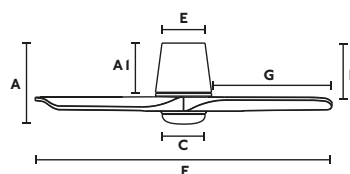

A	A1
232/9.13"	151/5.94"
B	C
	130/5.12"
D	E
151/5.9"	120/4.72"
F	G
ø900/35.4"	371/14.61"
Downrod L	Downrod ø