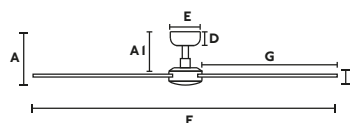

A	A1
232/9.13"	180/7.09"
B	C
80/3.15"	150/5.91"
D	E
60/2.4"	130/5.12"
F	G
ø1320/52"	630/24.8"
Downrod L	Downrod ø
100/3.94"	26/1.02"