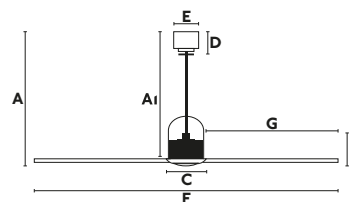

A	A1
450/17.72"	420/16.54"
B	C
	160/6.3"
D	E
60/2.4"	130/5.12"
F	G
ø1280/50.4"	555/21.85"
Downrod L	Downrod ø
100-200-460/3.94"	26/1.02"