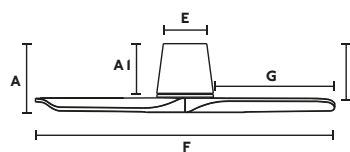

A	A1
190/7.48"	151/5.94"
B	C
	130/5.12"
D	E
151/5.9"	120/4.72"
F	G
ø900/35.4"	371/14.61"
Downrod L	Downrod ø