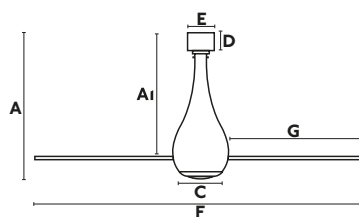

A	A1
450/17.72"	420/16.54"
B	C
420/16.54"	160/6.3"
D	E
60/2.4"	130/5.12"
F	G
ø1280/50.4"	555/21.85"
Downrod L	Downrod ø
200/7.87"	26/1.02"