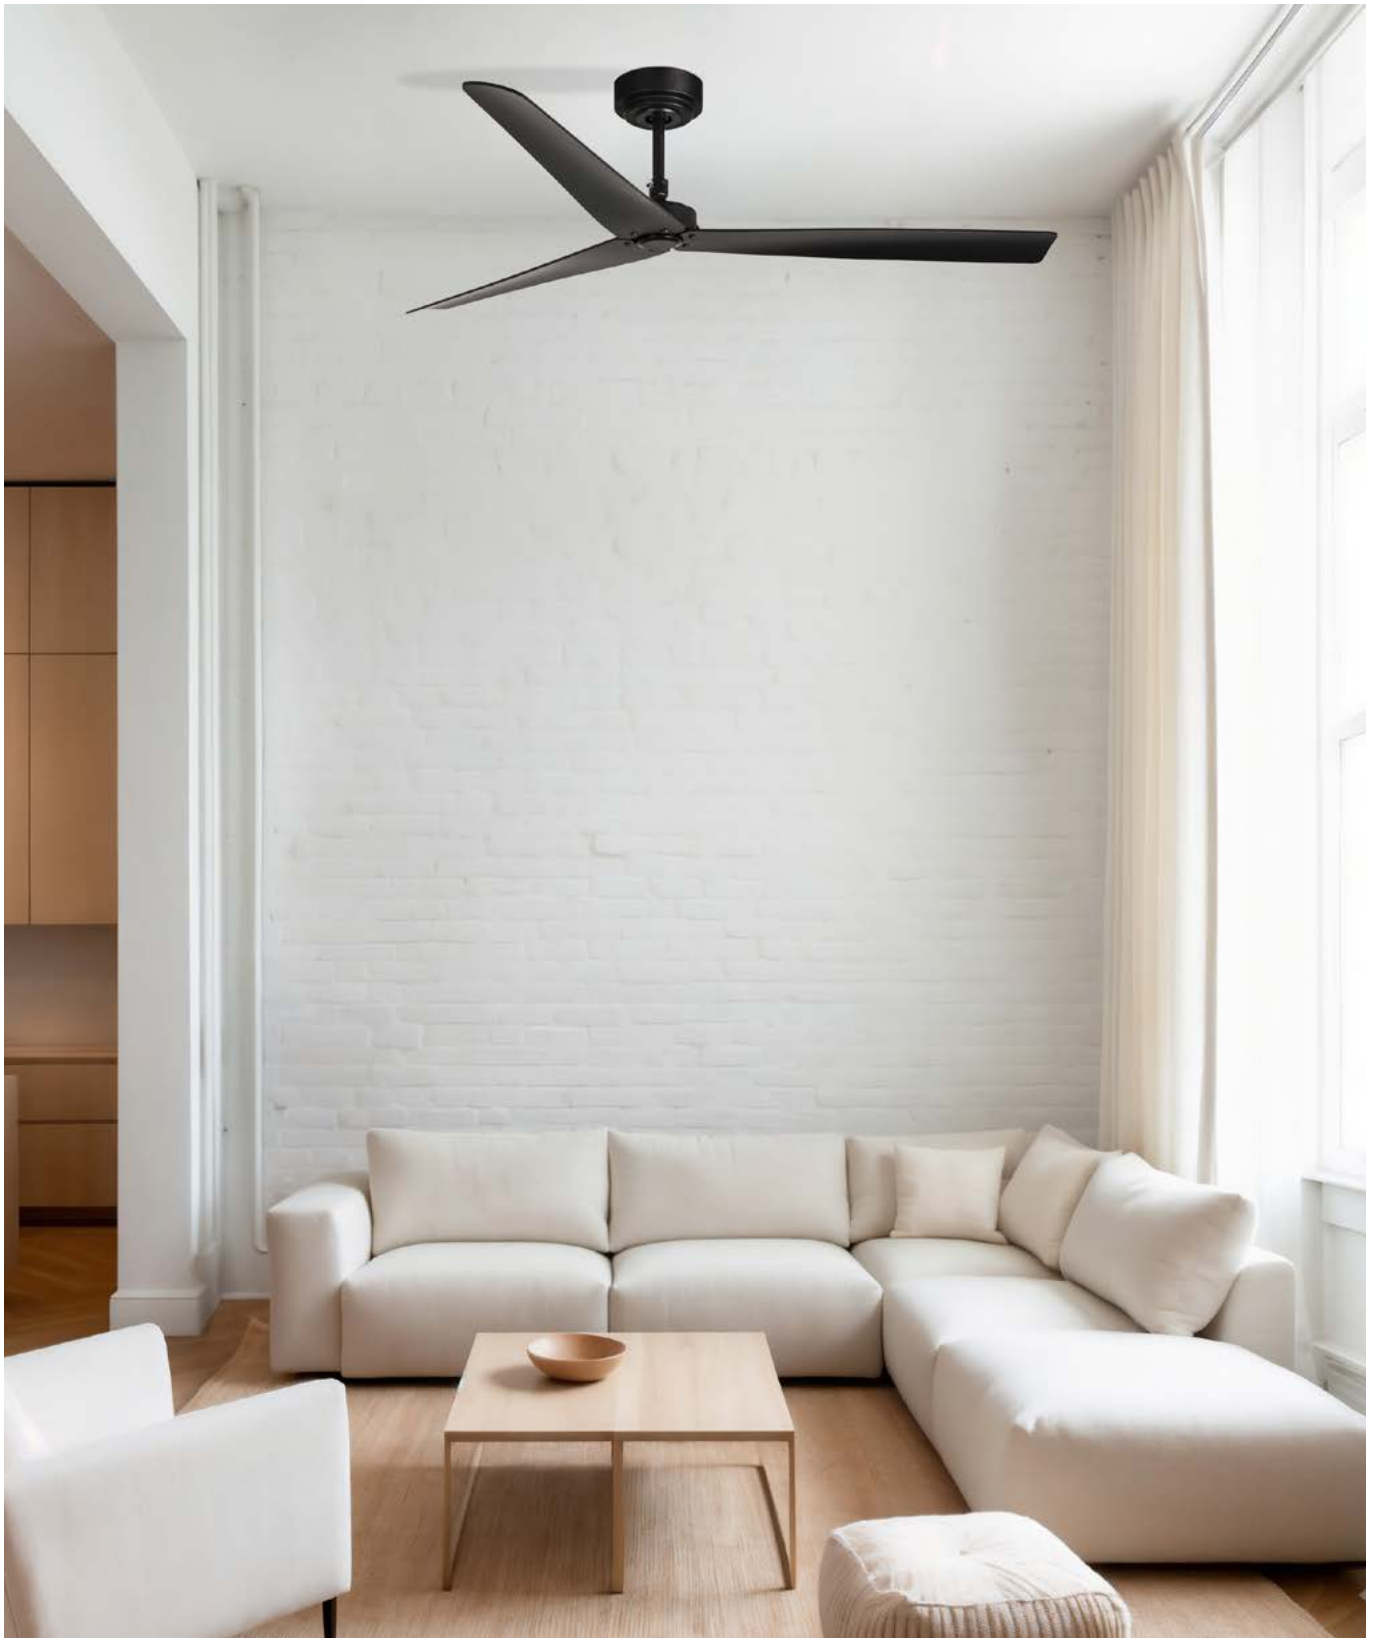

Small and aesthetic motor