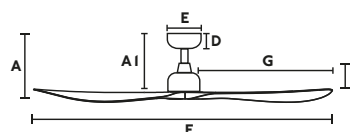

A	A1
265/10.43"	220/8.66"
B	C
154/6.06"	100/3.94"
D	E
60/2.4"	130/5.12"
F	G
ø1320/52"	687/27.05"
Downrod L	Downrod ø
100/3.94"	26/1.02"