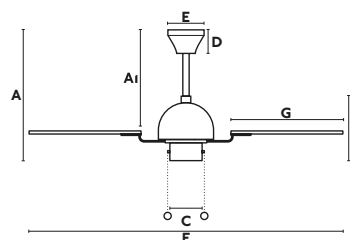

A	A1
510/20.08"	450/17.72"
B	C
350/13.78"	370/14.57"
D	E
60/2.4"	130/5.12"
F	G
ø1320/52"	600/23.62"
Downrod L	Downrod ø
152/5.98"	21/0.83"