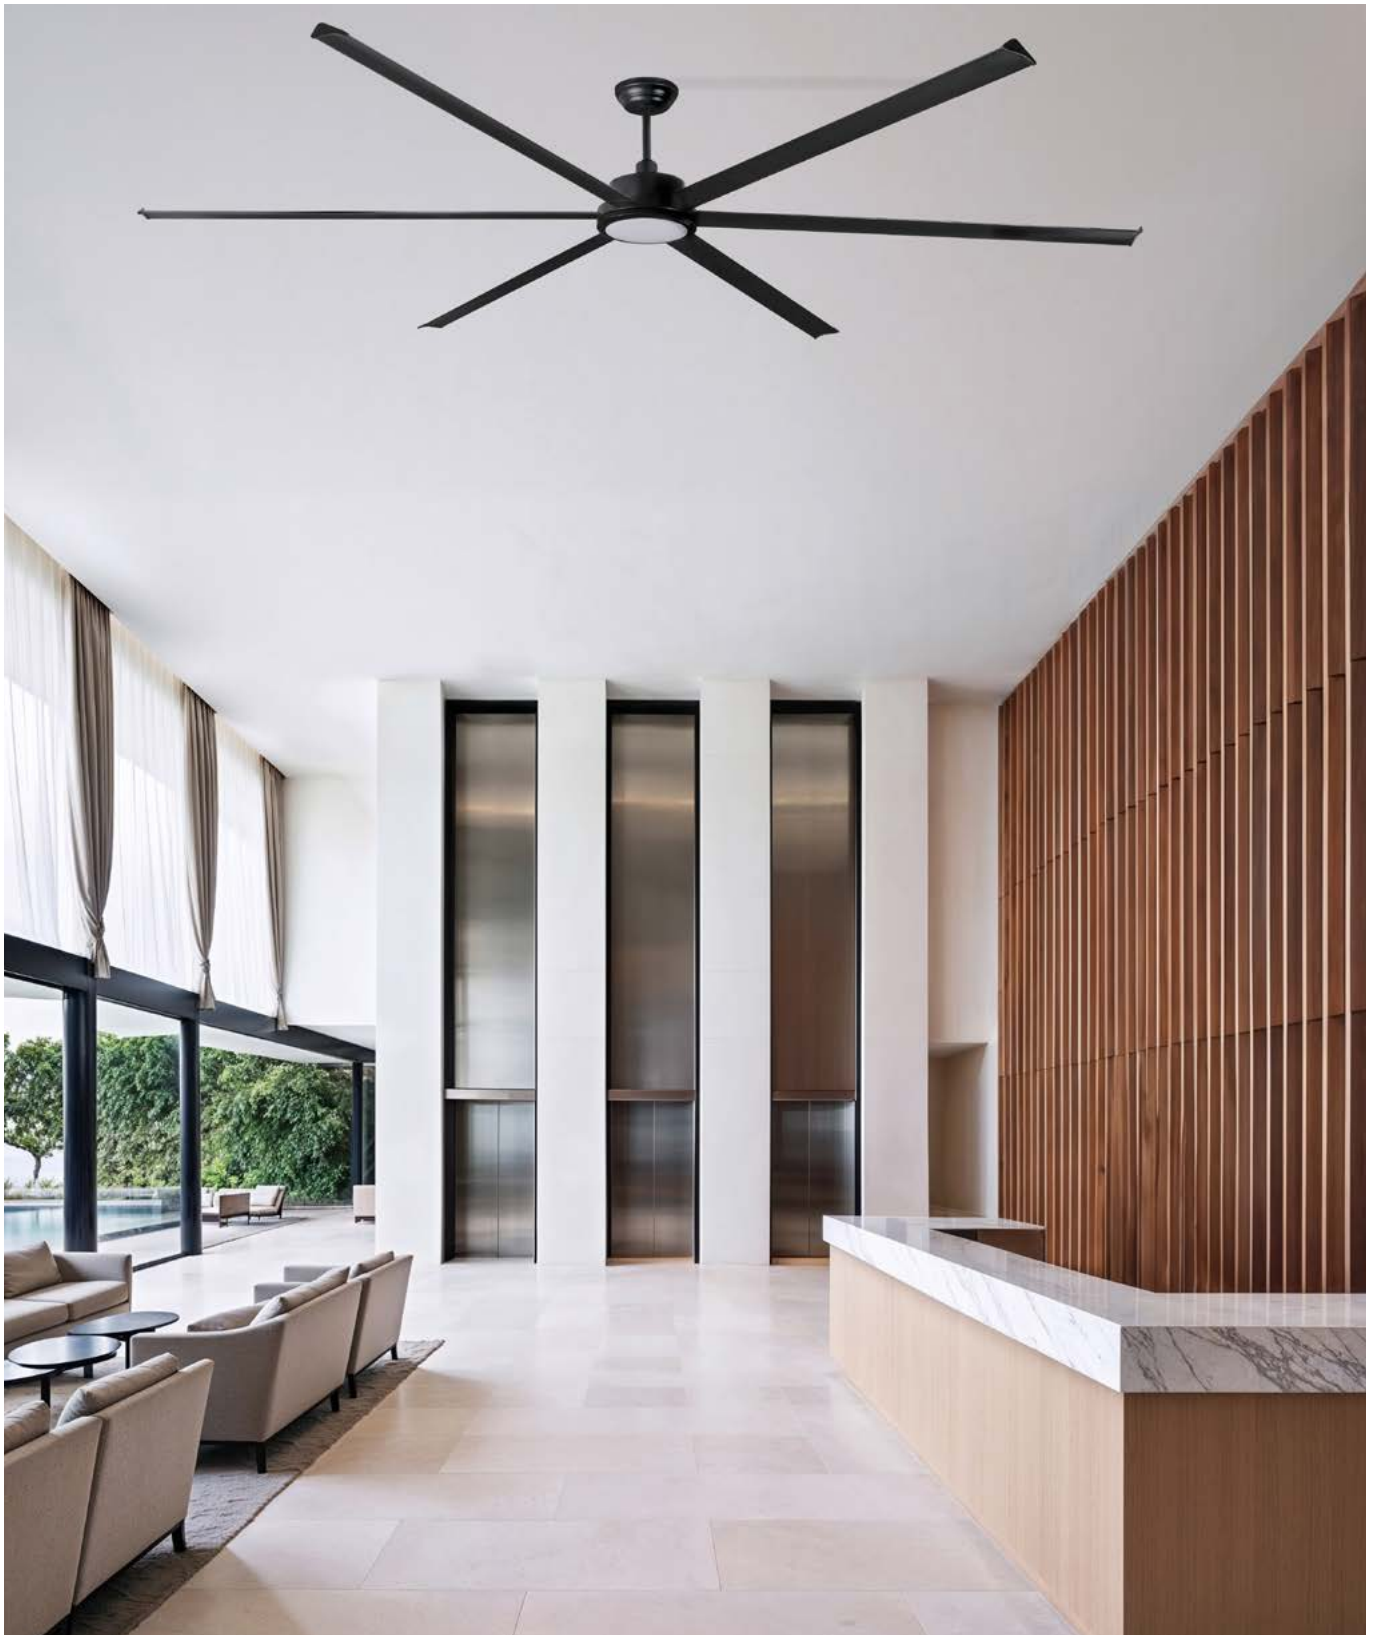

Suitable for high ceilings