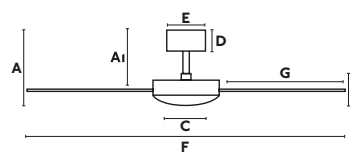

A	A1
310/12.2"	246/9.69"
B	C
80/3.15"	248/9.76"
D	E
60/2.4"	150/5.91"
F	G
ø1320/52"	540/21.26"
Downrod L	Downrod ø
152/5.98"	26/1.02"