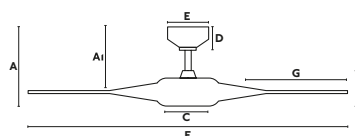

A	A1
260/10.24"	200/7.87"
B	C
90/3.54"	200/7.87"
D	E
55/2.2"	140/5.51"
F	G
ø1370/53.9"	585/23.03"
Downrod L	Downrod ø
114/4.49"	21/0.83"