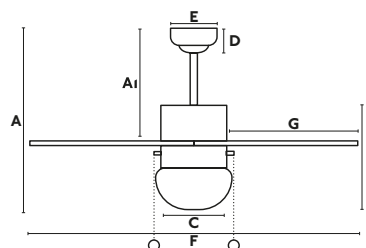

A	A1
390/15.35"	260/10.24"
B	C
190/7.48"	170/6.69"
D	E
60/2.4"	130/5.12"
F	G
ø810/31.9"	350/13.78"
Downrod L	Downrod ø
93/3.66"	21/0.83"

Opt. downrod Page 214