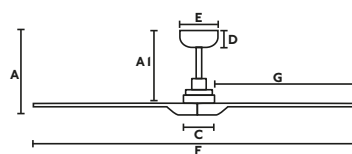

A	A1
243/9.57"	223/8.78"
B	C
82/3.23"	100/3.94"
D	E
59/2.3"	132/5.2"
F	G
Ø1320/52"	592/23.31"
Downrod L	Downrod Ø
101/3.98"	26/1.02"