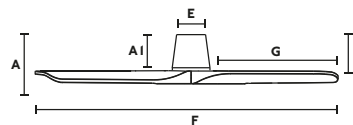

A	A1
190/7.48"	151/5.94"
B	C
	130/5.12"
D	E
151/5.9"	120/4.72"
F	G
ø900/35.4"	582/22.91"
Downrod L	Downrod ø