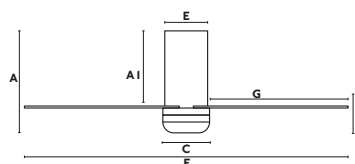

A	A1
203/7.99"	142/5.59"
B	C
142/5.59"	124/4.88"
D	E
142/5.6"	112/4.41"
F	G
ø900/35.4"	441/17.36"
Downrod L	Downrod ø