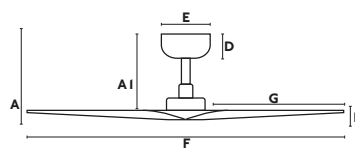

A	A1
243/9.57"	200/7.87"
B	C
80/3.15"	100/3.94"
D	E
60/2.4"	130/5.12"
F	G
ø900/35.4"	430/16.93"
Downrod L	Downrod ø
101/3.98"	26/1.02"