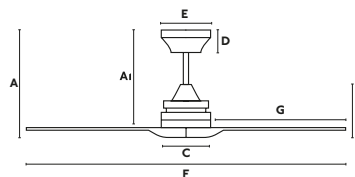

A	A1
320/12.6"	285/11.22"
B	C
160/6.3"	180/7.09"
D	E
60/2.4"	150/5.91"
F	G
ø1520/59.8"	685/26.97"
Downrod L	Downrod ø
153/6.02"	26/1.02"