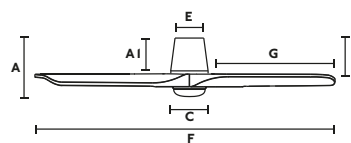

33839-1TW **NEW** 486,20€
33839WT-1TW **NEW** 579,50€ Tuya Smart
Body Matt Black
Blades Dark Walnut

Material	Body Aluminium	Power	10W
	Blades Pine Wood	Lumen Output	480 lm
Programmer	1-4-8hr	Light Source	SMD LED
W	4-5-8-13-23-32	Dimmable K	2700 - 4000 - 6000K
RPM	58-75-94-124-152-173	CRI	>80
Airflow	175 m3 min	Driver incl.	Yes
V/Hz	220V-240V/50-60Hz	Material Diff	PP
Accessories ☉	33974 DC Wall Control