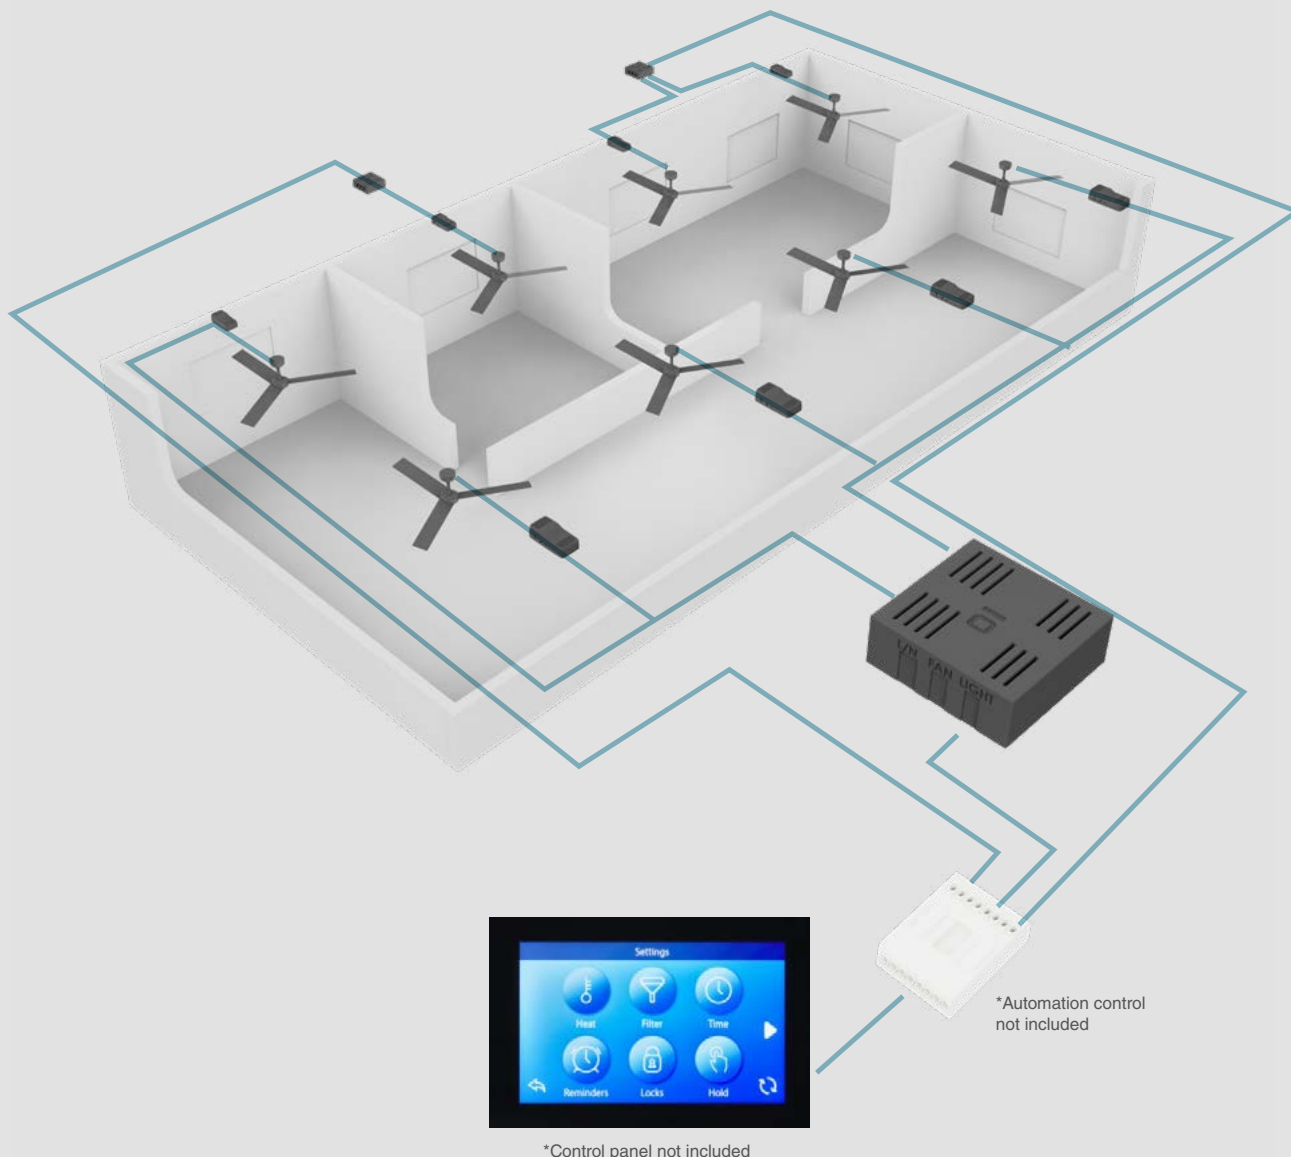

INTEGRATION IN AUTOMATION

Fan gateway 0-10V/1-10V

34162

Gateway for integration of home automation systems for Faro Smart fans (speed and light). It allows integration with KNX, LUTRON, BACnet, CASAMBI and other systems by means of 0-10V/1-10V control.

The installation of this device may be for one fan or group of fans with unitary operation with a maximum of 128 fans per gateway unit.

Universal Receiver

34160

Universal dimmable receiver for programming adaptations in FARO WP fans and development of home automation integration projects with integration gateway 0-10V/ 1-10V ref.34162.