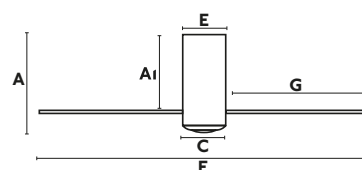

A	A1
290/11.42"	250/9.84"
B	C
250/9.84"	160/6.3"
D	E
	130/5.12"
F	G
ø1280/50.4"	430/16.93"
Downrod L	Downrod ø
200/7.87"	26/1.02"