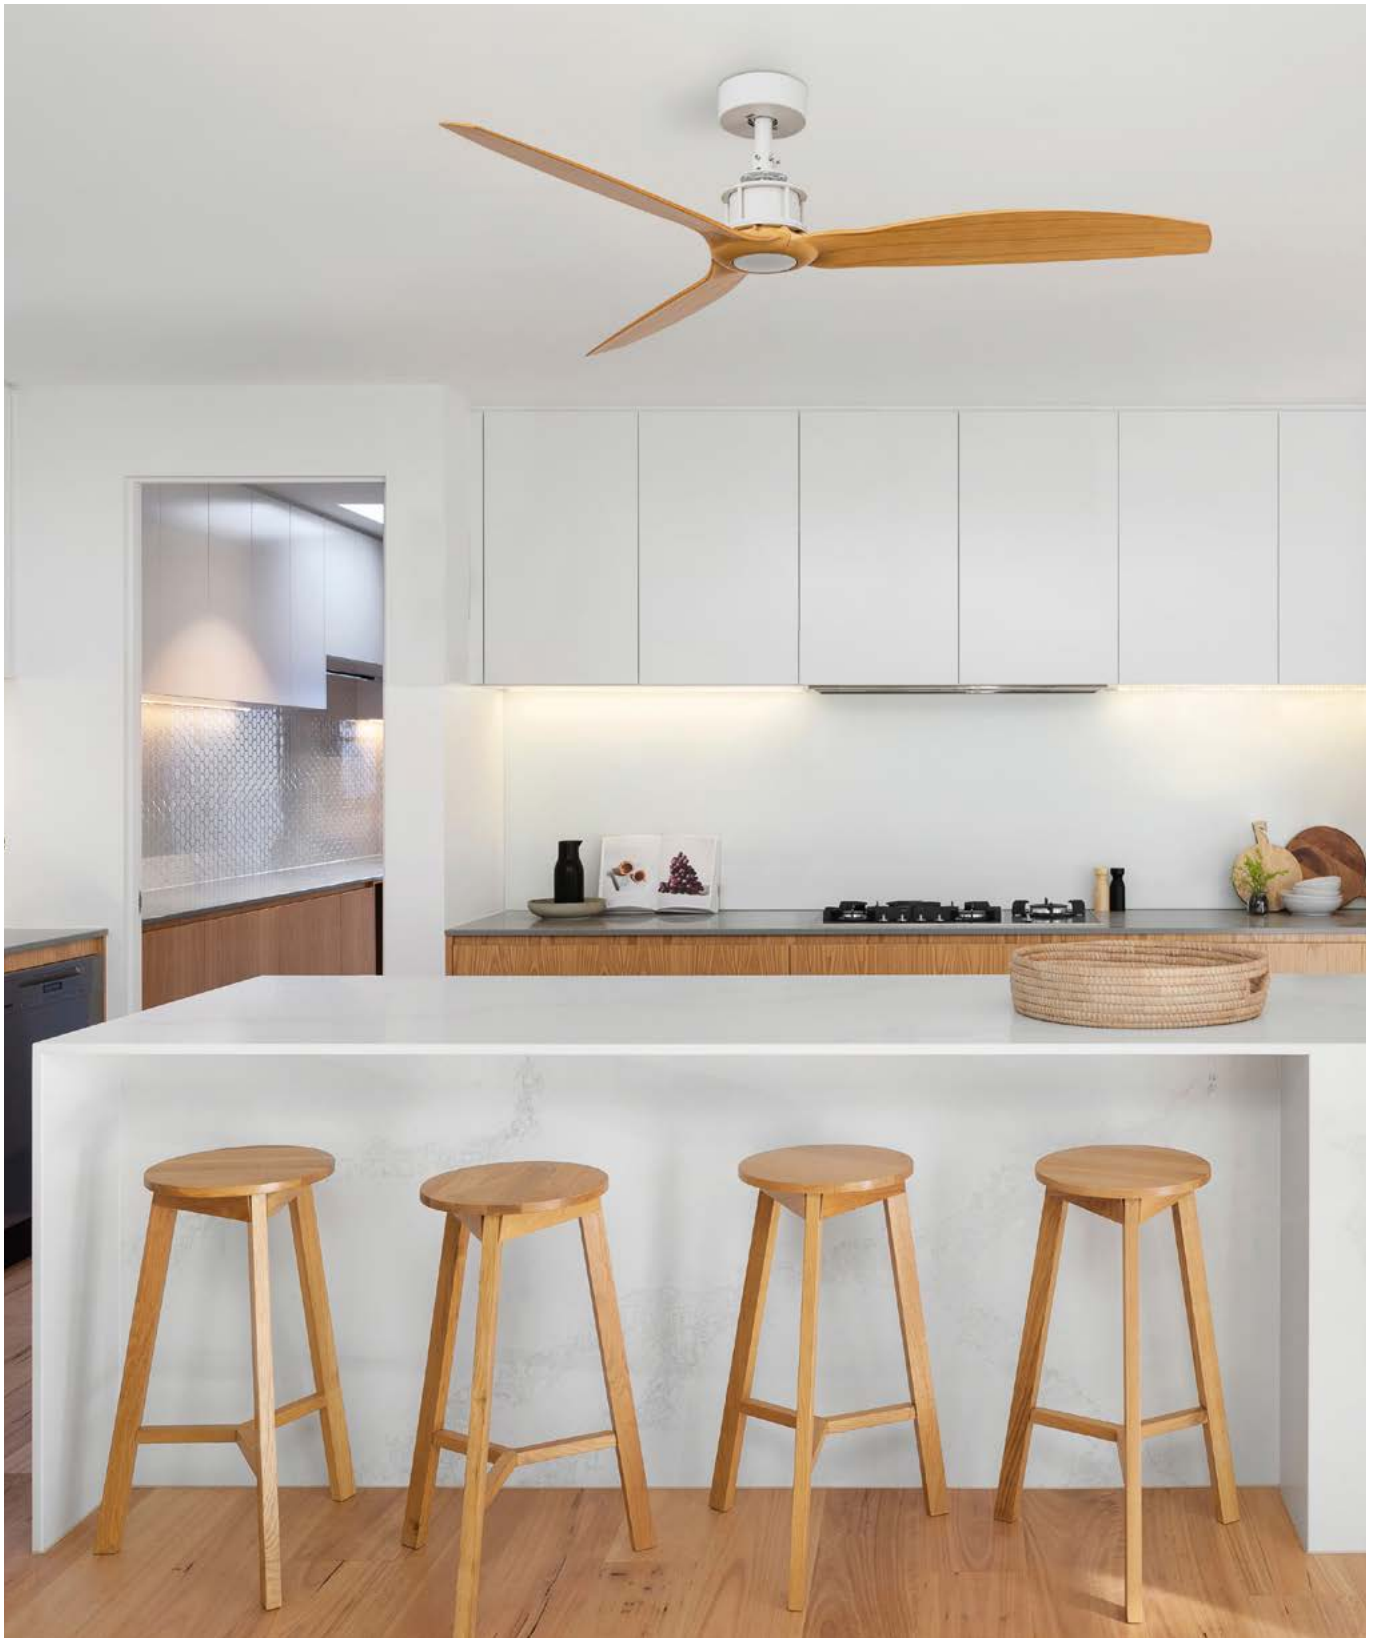

3 downrods included  
100 / 200 / 460mm

Smart option