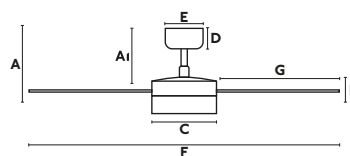

A	A1
276/10.87"	180/7.09"
B	C
80/3.15"	150/5.91"
D	E
60/2.4"	130/5.12"
F	G
ø1060/41.7"	500/19.69"
Downrod L	Downrod ø
100/3.94"	26/1.02"