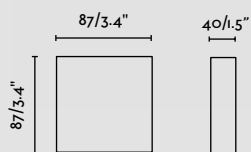

Compatible with standard recessed box