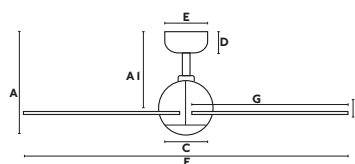

A	A1
248/9.76"	171/6.73"
B	C
132/5.2"	132/5.2"
D	E
60/2.4"	130/5.12"
F	G
ø900/35.4"	439/17.28"
Downrod L	Downrod ø
100/3.94"	26/1.02"