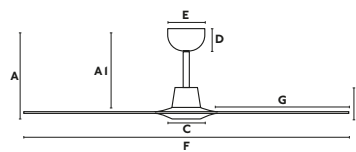

A	A1
280/11.02"	215/8.46"
B	C
130/5.12"	170/6.69"
D	E
50/2"	148/5.83"
F	G
ø1520/59.8"	750/29.53"
Downrod L	Downrod ø
152/5.98"	21/0.83"