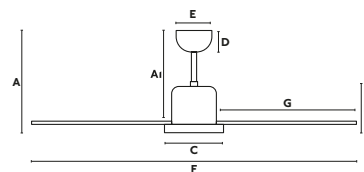

A	A1
460/18.11"	425/16.73"
B	C
220/8.66"	240/9.45"
D	E
50/2"	150/5.91"
F	G
ø2130/83.9"	950/37.4"
Downrod L	Downrod ø
230/9.06"	26/1.02"