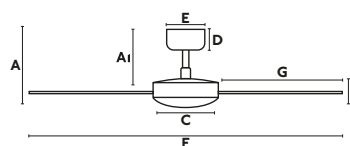

A	A1
232/9.13"	180/7.09"
B	C
80/3.15"	150/5.91"
D	E
60/2.4"	130/5.12"
F	G
ø1060/41.7"	500/19.69"
Downrod L	Downrod ø
100/3.94"	26/1.02"