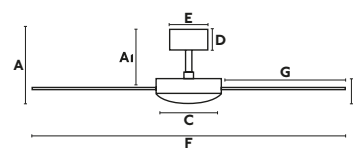

A	A1
310/12.2"	246/9.69"
B	C
80/3.15"	248/9.76"
D	E
60/2.4"	150/5.91"
F	G
ø1060/41.7"	410/16.14"
Downrod L	Downrod ø
152/5.98"	26/1.02"