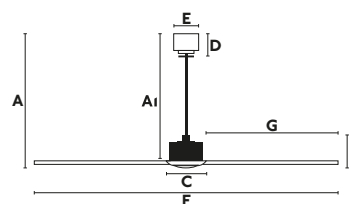

A	A1
640/25.2"	630/24.8"
B	C
180/7.09"	130/5.12"
D	E
55/2.2"	130/5.12"
F	G
Ø1780/70.1"	890/35.04"
Downrod L	Downrod Ø
100-200-460/3.94"	26/1.02"