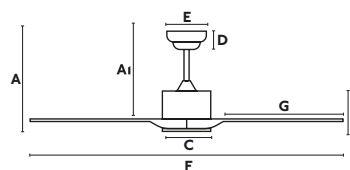

A	A1
285/11.22"	235/9.25"
B	C
180/7.09"	
D	E
60/2.4"	140/5.51"
F	G
ø1320/52"	590/23.23"
Downrod L	Downrod ø
100-152/3.94"	21/0.83"