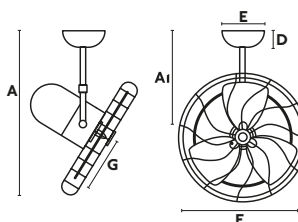

A	A1
505/19.88"	440/17.32"
B	C
D	E
55/2.2"	150/5.91"
F	G
ø430/16.9"	150/5.91"