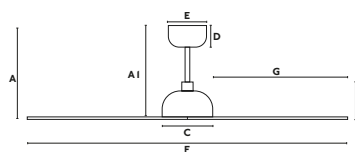

A	A1
250/9.84"	250/9.84"
B	C
130/5.12"	170/6.69"
D	E
55/2.2"	130/5.12"
F	G
Ø1320/52"	580/22.83"
Downrod L	Downrod Ø
128/5.04"	21/0.83"