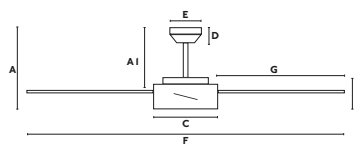

A	A1
340/13.39"	300/11.81"
B	C
130/5.12"	250/9.84"
D	E
70/2.8"	130/5.12"
F	G
ø1330/52.4"	540/21.26"
Downrod L	Downrod ø
153/6.02"	21/0.83"