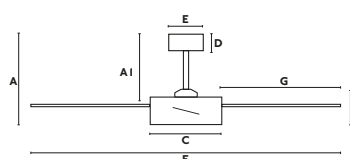

34265 417,00€
Body Matt White
Blades Matt White

Material	Body Steel	Power	24W
	Blades Plywood	Lumen Output	1300 lm
Programmer	1-4-8hr	Light Source	SMD LED
W	4-6-10-17-21-31	Dimmable K	2700 - 4350 - 6000K
RPM	102-124-147-172-204-231	CRI	>80
Airflow	161 m3 min	Driver incl.	Yes
V/Hz	220V-240V/50-60Hz	Material Diff	PMMA
Accessories ☉	33974 DC Wall Control		
Incl. downrod	152 mm		
Opt. downrod	Page 214