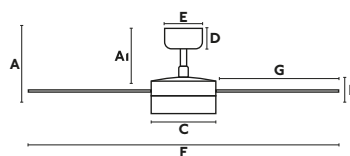

A	A1
276/10.87"	180/7.09"
B	C
80/3.15"	150/5.91"
D	E
60/2.4"	130/5.12"
F	G
ø1060/41.7"	500/19.69"
Downrod L	Downrod ø
100/3.94"	26/1.02"