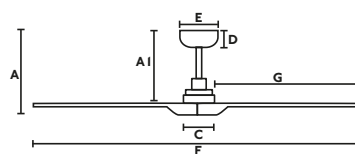

A	A1
243/9.57"	223/8.78"
B	C
82/3.23"	100/3.94"
D	E
59/2.3"	132/5.2"
F	G
ø900/35.4"	387/15.24"
Downrod L	Downrod ø
100/3.94"	26/1.02"