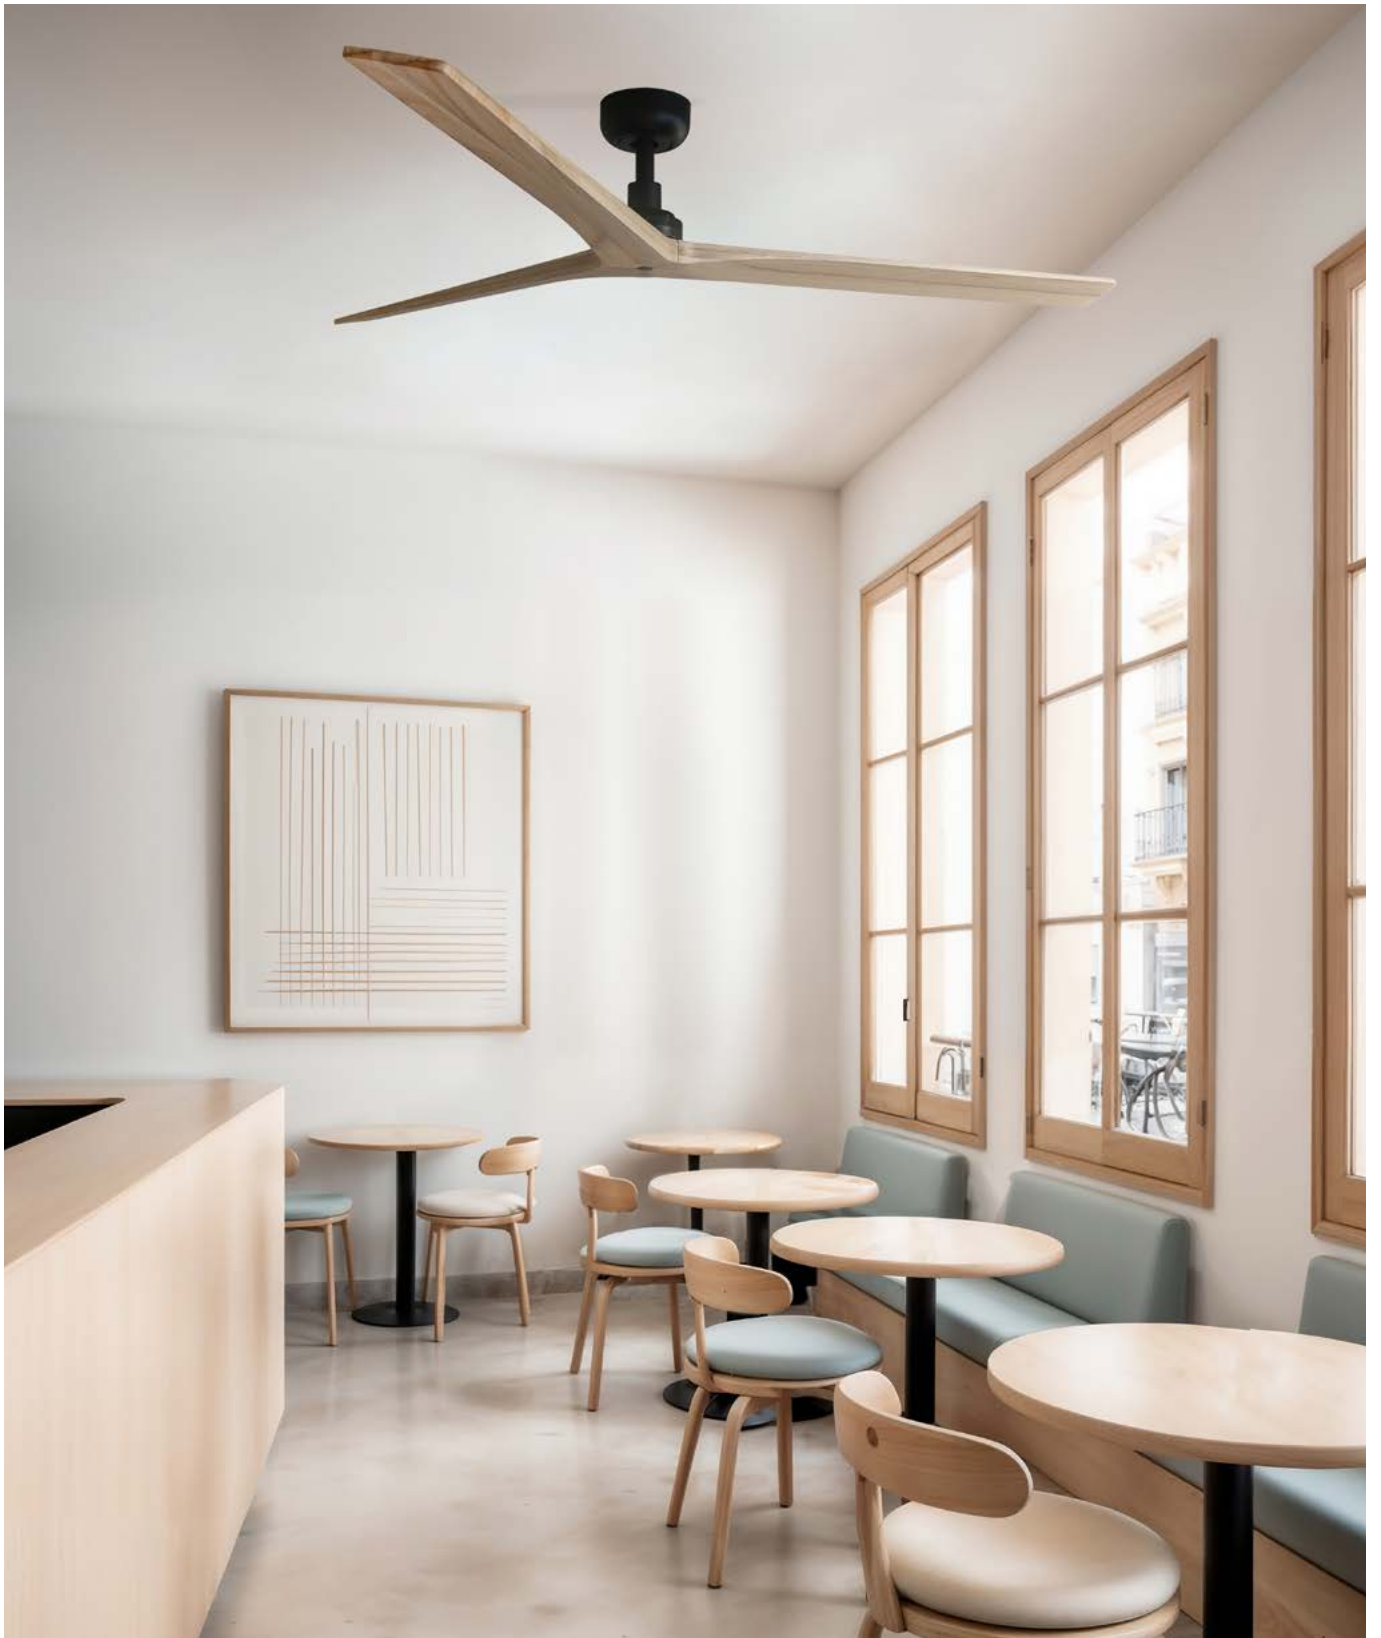

FSC Certified
wooden blades