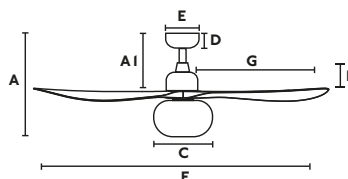

A	A1
430/16.93"	220/8.66"
B	C
320/12.6"	100/3.94"
D	E
60/2.4"	130/5.12"
F	G
ø1500/59.1"	687/27.05"
Downrod L	Downrod ø
100/3.94"	26/1.02"