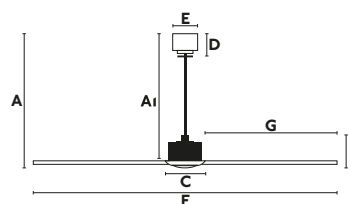

A	A1
390/15.35"	380/14.96"
B	C
180/7.09"	160/6.3"
D	E
55/2.2"	130/5.12"
F	G
ø810/31.9"	358/14.09"
Downrod L	Downrod ø
100-200/3.94"	26/1.02"