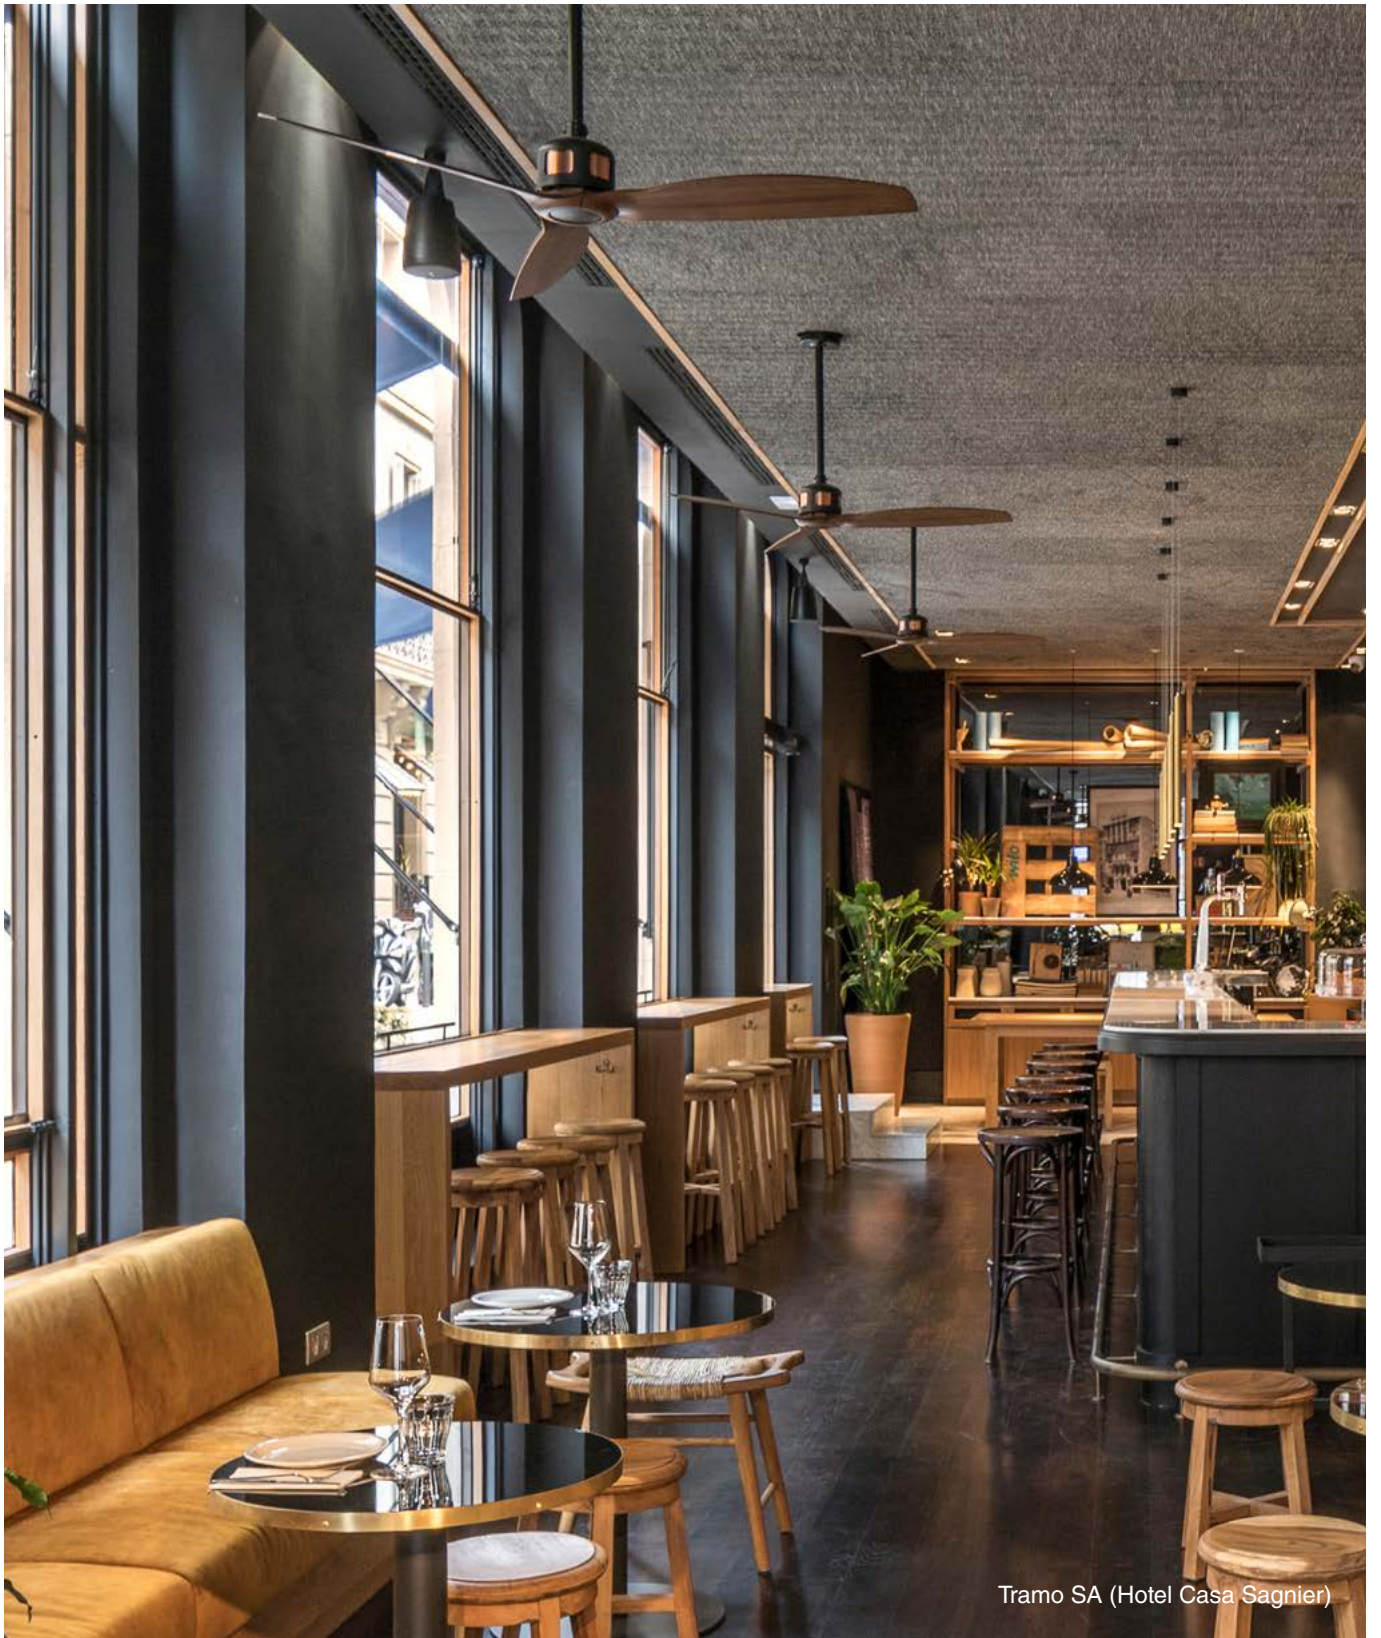

Tramo SA (Hotel Casa Sagnier)