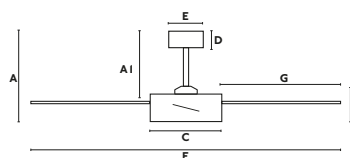

34261 406,50€
Body Matt Black
Blades Matt Black

Material	Body Steel	Power	24W
	Blades Plywood	Lumen Output	1300 lm
Programmer	1-4-8hr	Light Source	SMD LED
W	4-6-8-13-20-30	Dimmable K	2700 - 4350 - 6000K
RPM	94-125-147-180-208-236	CRI	>80
Airflow	194 m3 min	Driver incl.	Yes
V/Hz	220V-240V/50-60Hz	Material Diff	PP
Accessories ☉	33974 DC Wall Control		
Incl. downrod	152 mm		
Opt. downrod	Page 214