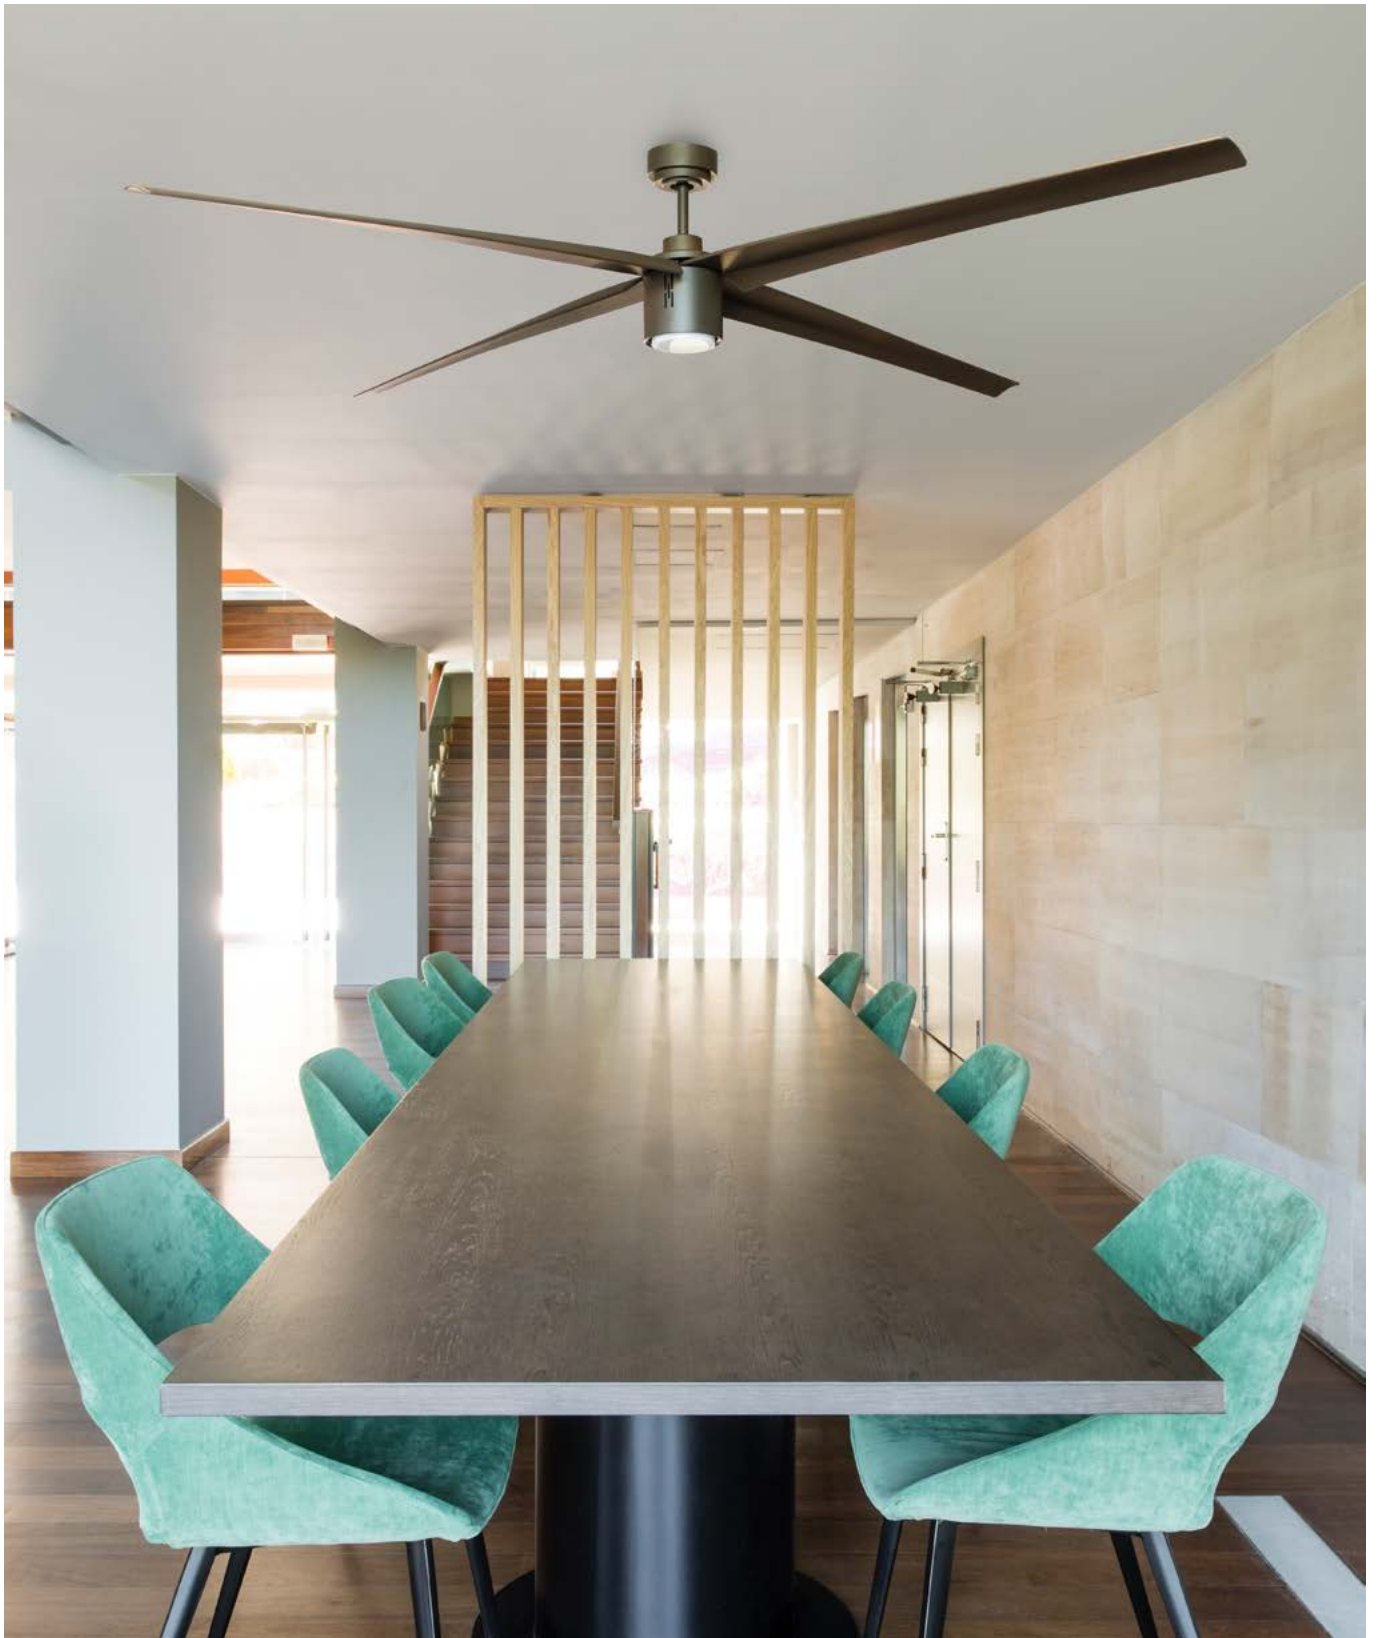

Suitable for high ceilings