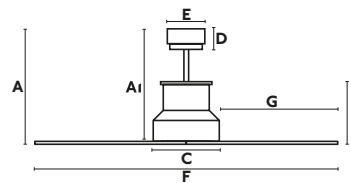

A	A1
390/15.35"	355/13.98"
B	C
210/8.27"	190/7.48"
D	E
55/2.2"	130/5.12"
F	G
ø1270/50"	530/20.87"
Downrod L	Downrod ø
153/6.02"	21/0.83"