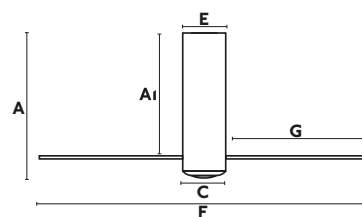

A	A1
450/17.72"	420/16.54"
B	C
420/16.54"	160/6.3"
D	E
	130/5.12"
F	G
ø1280/50.4"	430/16.93"
Downrod L	Downrod ø
460/18.11"	26/1.02"