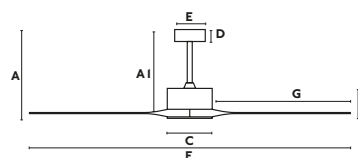

A	A1
480/18.9"	430/16.93"
B	C
170/6.69"	210/8.27"
D	E
65/2.6"	150/5.91"
F	G
ø2400/94.5"	1000/39.37"
Downrod L	Downrod ø
125-250/4.92"	26/1.02"