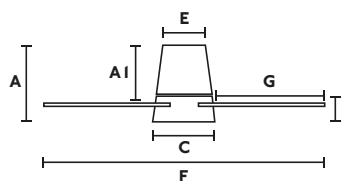

34315 392,30€
34315WT 485,70€ Tuya Smart
34315WW 551,20€ Wiz Smart
Body Matt White
Blades Matt White

Material	Body Aluminium	Power	18W
	Blades ABS	Lumen Output	831 lm
Programmer	1-4-8hr	Light Source	SMD LED
W	5-6-8-10-13-18	Dimmable K	2700 - 4000 - 6000K
RPM	132-169-201-233-264-300	CRI	>80
Airflow	122 m3 min	Driver incl.	Yes
V/Hz	220V-240V/50-60Hz	Material Diff	PP
Accessories ☉	33974 DC Wall Control