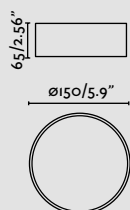

OPTIONAL LIGHT KIT

Taki

3L004 ● black 78,00€

3L003 ○ white 78,00€

Power	20W
Dimmable K	2700 - 4000 - 6000K
CRI	85
Driver incl.	Yes
Material Diff	PC