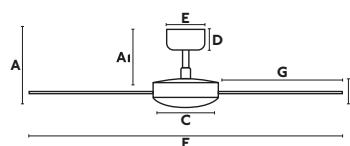

A	A1
232/9.13"	194/7.64"
B	C
83/3.27"	151/5.94"
D	E
60/2.4"	130/5.12"
F	G
ø1060/41.7"	630/24.8"
Downrod L	Downrod ø
100/3.94"	26/1.02"