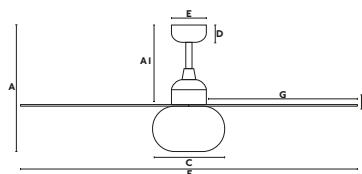

A	A1
412/16.22"	173/6.81"
B	C
83/3.27"	128/5.04"
D	E
60/2.4"	130/5.12"
F	G
ø1290/50.8"	625/24.61"
Downrod L	Downrod ø
100/3.94"	26/1.02"