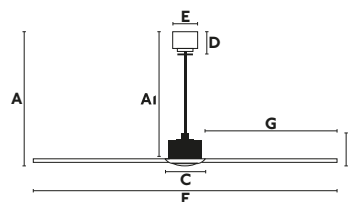

A	A1
640/25.2"	630/24.8"
B	C
180/7.09"	160/6.3"
D	E
60/2.4"	130/5.12"
F	G
ø1280/50.4"	555/21.85"
Downrod L	Downrod ø
100-200-460/3.94"	26/1.02"