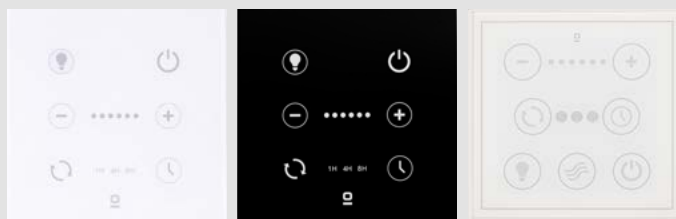

ONE CONTROL FOR ALL

Compatible with all DC wall controller

This new remote control incorporates several memory options, that is to say, the fan will be able to remember certain configuration types: light memory, fan memory, confirmation sound and keypad lock. This allows for greater customization.

The light and fan memory, sound confirmation block, and keypad lock come deactivated by default, so if you wish to activate them, you will need to follow the steps below. If you have activated them and want to revert it, you can follow the same steps.

1. 1 After its installation and complete assembly, cut off the power to the fan for at least 10 seconds.
2. 2 Insert the batteries into the remote control.
3. 3 Reconnect the fan to the power. The receiver will be active for synchronization only during the 30 seconds after reconnecting the power.

1. 4 Press and hold the following button, depending on the configuration you need, until a continuous beep of about 2 seconds is heard.
   - **BUTTON 1:** Light kit memory: the fan will remember the last configuration.
   - **BUTTON 3:** Confirmation sound block: it will avoid hearing any "beeps" when using the fan.
   - **BUTTON 4:** Keypad lock: you can lock the keypad, except for the on/off button. Ideal for hotels and homes with children.
   - **BUTTON 6:** Fan memory: the fan will remember the last configuration once it is turned on, including speed, reverse and breeze modes.

*Special configurations