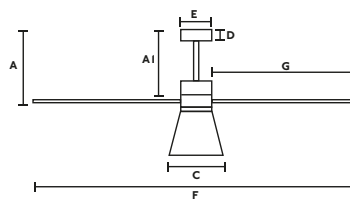

A	A1
430/16.93"	270/10.63"
B	C
219/8.62"	123/4.84"
D	E
60/2.4"	130/5.12"
F	G
ø1320/52"	635/25"
Downrod L	Downrod ø
100-200/3.94"	26/1.02"