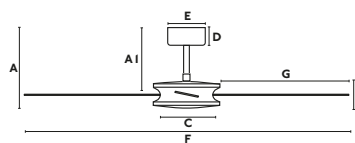

A	A1
372/14.65"	254/10"
B	C
118/4.65"	228/8.98"
D	E
56/2.2"	130/5.12"
F	G
ø1320/52"	547/21.54"
Downrod L	Downrod ø
152/5.98"	21/0.83"