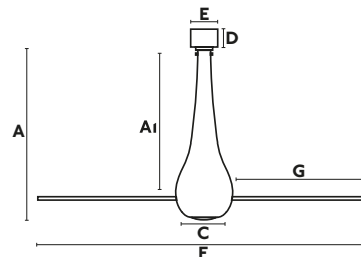

A	A1
640/25.2"	760/29.92"
B	C
630/24.8"	160/6.3"
D	E
60/2.4"	130/5.12"
F	G
ø1280/50.4"	555/21.85"
Downrod L	Downrod ø
460/18.11"	26/1.02"