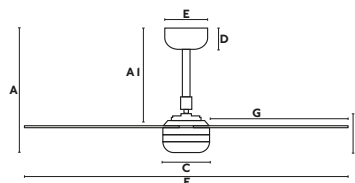

A	A1
235/9.25"	173/6.81"
B	C
77/3.03"	120/4.72"
D	E
60/2.4"	130/5.12"
F	G
ø900/35.4"	441/17.36"
Downrod L	Downrod ø
100/3.94"	26/1.02"