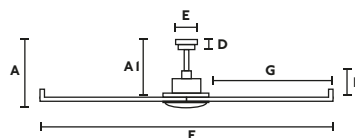

A	A1
475/18.7"	425/16.73"
B	C
160/6.3"	300/11.81"
D	E
65/2.6"	200/7.87"
F	G
ø3000/118.1"	1350/53.15"
Downrod L	Downrod ø
127-305/5"	26/1.02"