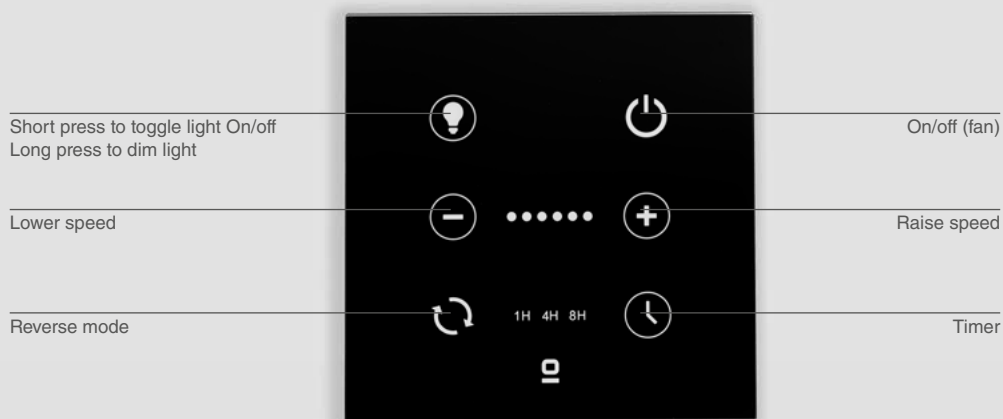

# DC WALL CONTROLLER WITH DIMMER

This new wall control for DC motor fans features an updated front design with borderless organic glass, designed to fit in standard recessed box, either round or square. It also supports a light dimming function and connects wirelessly to the fan via radiofrequency.