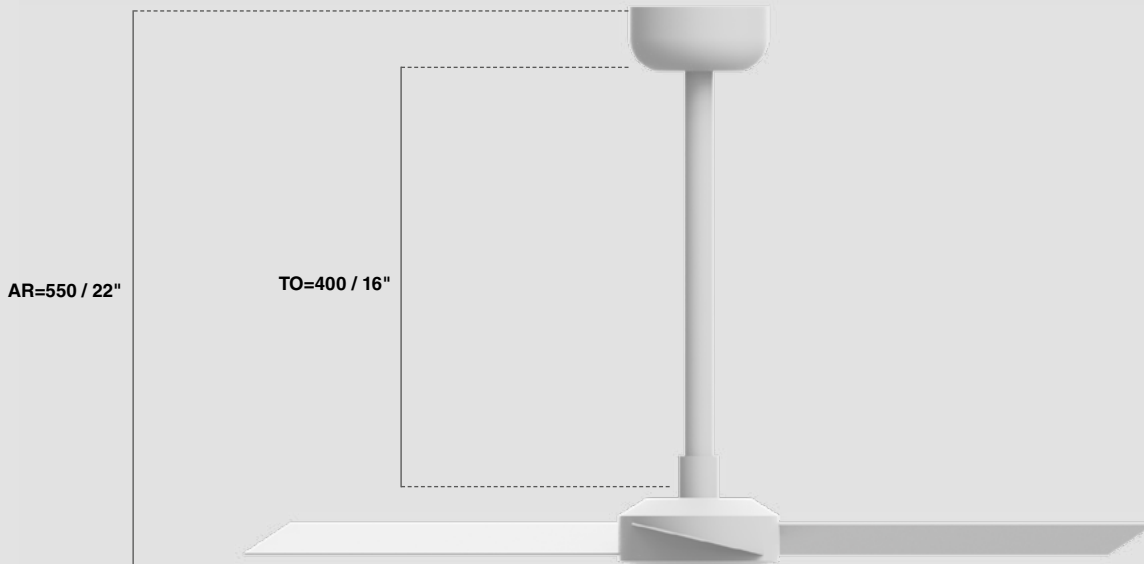

Example

$$250\text{mm} - 100\text{mm} + 400\text{mm} = 550\text{mm} \quad / \quad 10'' - 4'' + 16'' = 22''$$