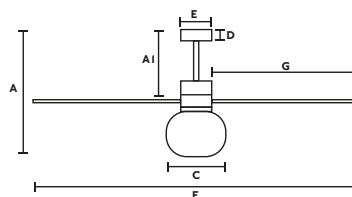

A	A1
510/20.08"	270/10.63"
B	C
297/11.69"	123/4.84"
D	E
60/2.4"	130/5.12"
F	G
ø1320/52"	635/25"
Downrod L	Downrod ø
100-200/3.94"	26/1.02"