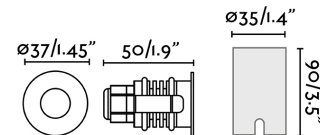

Specifications

| | |
|------------------------------|--|
| Bulb: | LED 2W COB LED 15° 700mA |
| Bulb included: | Yes |
| Transformer: | |
| Transformer included: | No |
| IP: | 67 |
| Class: | III |
| Material: | 316 aluminium and transparent glass diffuser |
| Designer: | |
| Height: | 95 mm |
| Diameter: | 37 Ø |
| Net Weight: | 0.09 kg |
| Volume: | 0.00045 m3 |