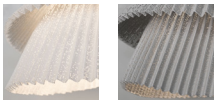

a

emotional light

lea collection

LED

ref. LA04-Mini-LD

MATERIALS & COMPONENTS | MATERIALES & COMPONENTES

LAMPSHADE | TULIPA

Painted stainless steel | One color to choose
Acero inoxidable pintado | Un color a elegir

BL

G

CUSTOM
COLOR

Stainless steel | Acero inoxidable

CANOPY AND CABLE

FLORÓN Y CABLE

Steel gloss nickel-plated
Acero níquel-satinado

Transparent or black cable
Cable transparente o negro

Standard: 150cm | 59,1in
Length/largo customizable
120V: 200cm | 78,7in

LIGHT SOURCE BUILT IN

FUENTE DE LUZ INCLUIDA

230V - 50Hz

8W 2700K 960lm built-in

upon request 3000K 1067lm

Dimming system: PHASE CUT

This product contains a light source of energy efficiency class **D**
Este producto contiene una fuente luminosa de la clase de eficiencia energética **D**