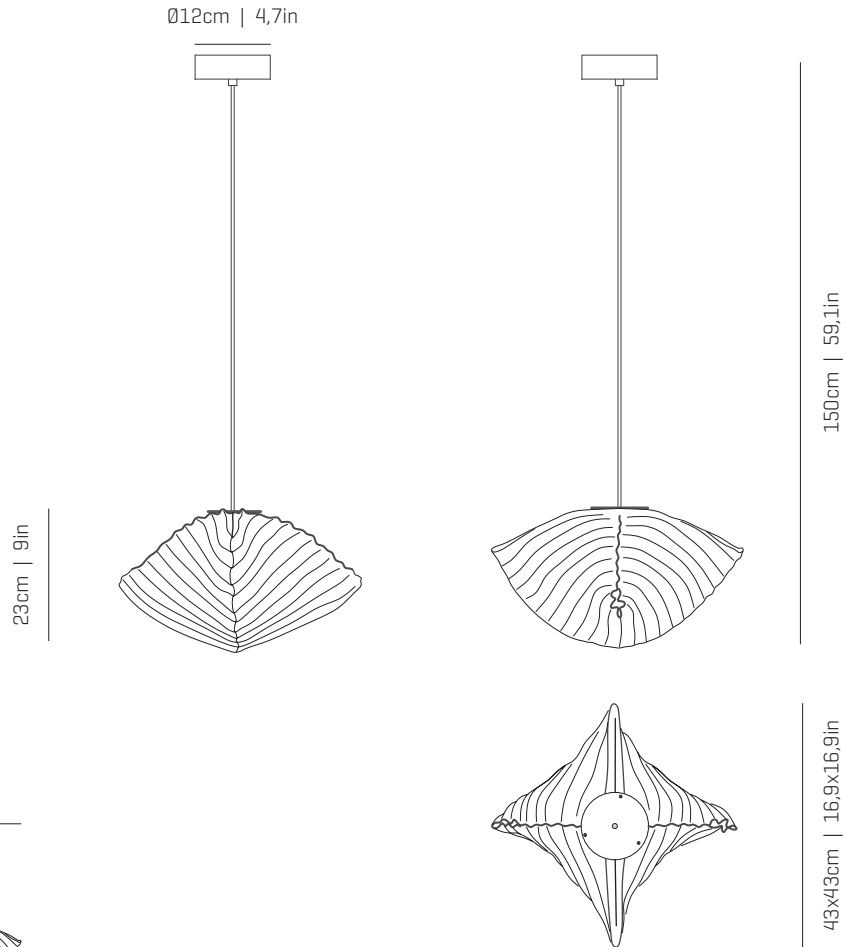

a

emotional light

lea collection

LED

ref. LA04-Mini-LD

MATERIALS & COMPONENTS | MATERIALES & COMPONENTES

LAMPSHADE | TULIPA

Painted stainless steel | One color to choose
Acero inoxidable pintado | Un color a elegir

BL

G

CUSTOM
COLOR

Stainless steel | Acero inoxidable

CANOPY AND CABLE

FLORÓN Y CABLE

Steel gloss nickel-plated
Acero níquel-satinado

Transparent or black cable
Cable transparente o negro

Standard: 150cm | 59,1in
Length/largo customizable
120V: 200cm | 78,7in

LIGHT SOURCE BUILT IN

FUENTE DE LUZ INCLUIDA

230V - 50Hz

8W 2700K 960lm built-in

upon request 3000K 1067lm

Dimming system: PHASE CUT

This product contains a light source of energy efficiency class **D**
Este producto contiene una fuente luminosa de la clase de eficiencia energética **D**

100~277V - 60Hz

8W 2700K 960lm built-in

upon request 3000K 1067lm

Dimming system: 0-10V & PHASE CONTROL

OTHER DATA | OTROS DATOS

NET WEIGHT

PESO NETO

1,5kg | 3,3lb