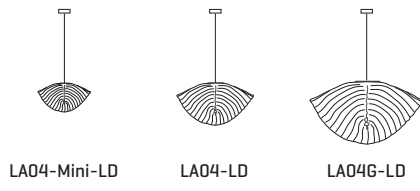

a

emotional light

lea collection

LED

ref. LA04-Mini-LD

MATERIALS & COMPONENTS | MATERIALES & COMPONENTES

LAMPSHADE | TULIPA

Painted stainless steel | One color to choose
Acero inoxidable pintado | Un color a elegir

Standard: 150cm | 59,1in
Length/largo customizable
120V: 200cm | 78,7in

LIGHT SOURCE BUILT IN

FUENTE DE LUZ INCLUIDA

230V - 50Hz

8W 2700K 960lm built-in

upon request 3000K 1067lm

Dimming system: PHASE CUT

This product contains a light source of energy efficiency class **D**
Este producto contiene una fuente luminosa de la clase de eficiencia energética **D**