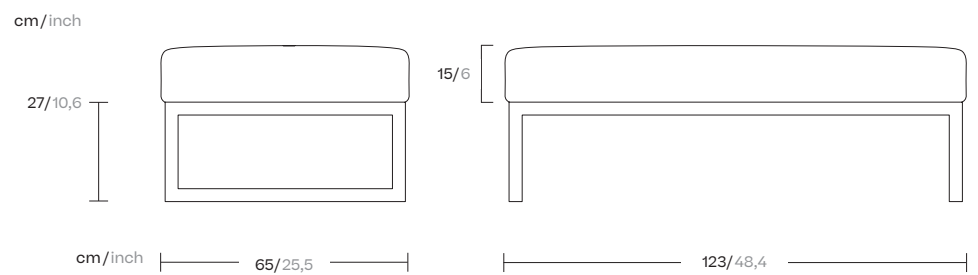

Landscape
Bench
by Kettal Studio

kettal

Bench

Designer
Kettal Studio

Collection
Landscape

Reference
KS9400600

1/3

Landscape aims to be part of a project. It is not understood as an item apart, but instead relates to its environment and melds with it. It is the project that is important, not the product, and this is its essence. Its rationalist construction seeks to give order, form and structure to the outdoor space, although, in terms of function, it has been designed to give shelter: to shade and cool or protect from the rain and wind.