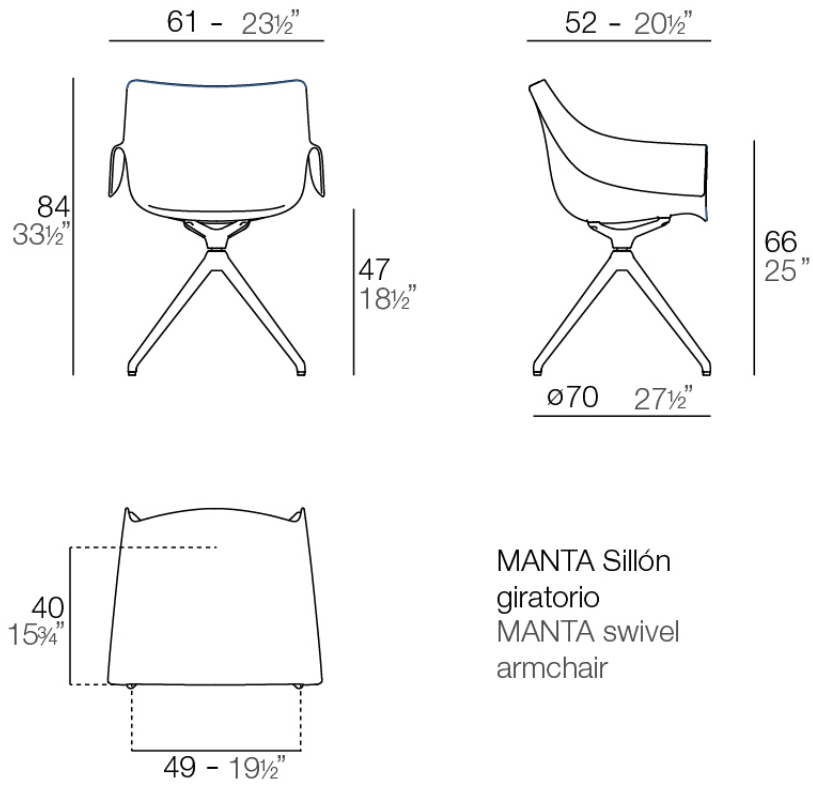

Products / Chairs / Manta Swivel Armchair

Manta swivel armchair

by Eugeni Quitllet

New outdoor and indoor chair collection. The versatile Manta chair adapts perfectly to any space, whether in a home, office, or public setting. This is all possible thanks to an interchangeable design made up of seats and bases to create countless combinations.

Info

Description

MANTA Sillón
giratorio
MANTA swivel
armchair

Finishes

finishes

BASIC PP
Ref. 65053

melon

white