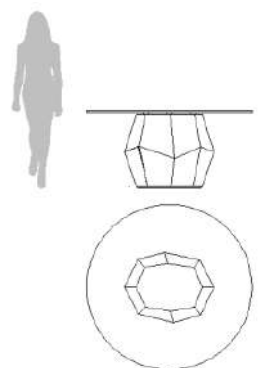

ROCK DINING TABLE

BEYOND MEMORY COLLECTION

Joana Santos Barbosa, 2016

DIMENSIONS

Height. 74cm | 29,13" Width. 160cm | 63,00" Depth. 160cm | 63,00"

WEIGHT

Lacquered or Wood veneers 130 Kg

PRODUCT DETAILS (image above)

Top: glass

Base: wood structure finished in walnut veneer in half gloss varnish.

PRODUCT OPTIONS

Base: other veneers, natural, aged or degrade gold/silver/copper leaf or any Ral Classic color finished in matt, half gloss or high gloss varnish.

The robust volume of Rock dining table entirely finished in walnut veneer on an elegant faceted work that resembles the irregular nature of rocks, descends from the original designs created on the Three Rocks set of center and side tables. Completed with a round top is in glass, the construction process is entirely involved with the skills of Portuguese artisans to achieve the singularity of an exceptional handmade central piece designed for the most distinctive interiors.