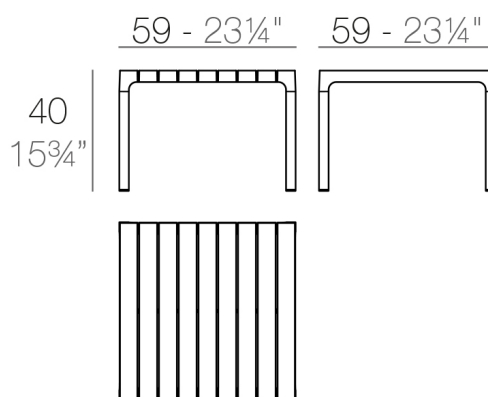

SPRITZ TABLE 59x59x40

By Archirivolto Design

"The white wooden fences lining the beach, the small strips that follow each other, in their perfect geometry. It's this picture that inspired the collection Spritz, which is composed of the stolen details to this inspiration. Chair, armchair, stool and high table: perfect for every need, the collection Spritz adapts well to any context, hospitality and home. It is not a coincidence that Spritz, the collection created by Archirivolto for Vondom, embodies in the name the idea of freshness and purity of shapes. Rigorous shapes that connect home and world, with a kaleidoscope of variations and nuances: this mix between the linearity of northern European style and the typical warmth of Mediterranean creates a dialogue between indoor and outdoor.
View online: <https://www.vondom.com/products/56030>

Features

Description

4.84 Kg

SPRITZ Mesa Baja
SPRITZ Low Table

FINISHES

BASIC PP

Ref. 56030

Available in various colors