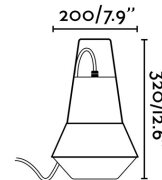

Specifications

Bulb:	1XE27 20W
Bulb included:	No
Transformer:	
Transformer included:	No
Voltage:	100-240V
IP:	54
Class:	II
Material:	Aluminium and PEMD diffuser
Designer:	NAHTRANG
Recommended bulb:	17463
Description of recommended Bulb:	BULB STANDARD MATT LED E27 7W 2700K 800Lm
Length:	200 mm
Net Width:	200 mm
Height:	320 mm
Net Weight:	0.68 kg
Volume:	0.01300 m3