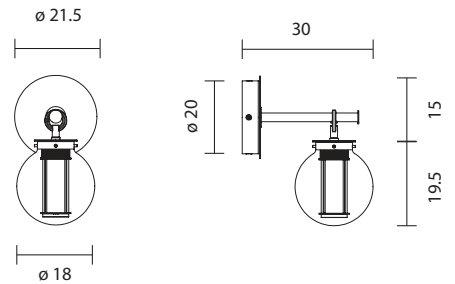

BAI A DI DI
by Neri&Hu, 2014

Wall lamp. Structure in bronze electroplated steel. Diffuser in blown transparent, amber and grey glass. Strip led column and dimmable 1-10V driver included.

Type: Wall lamp

Environment: Indoor

Structure: Steel

Diffuser: Glass

Voltage: 230 V

Supply: Terminal strip

Dimmable driver included

Light source: Strip LED 5.8W 2700K 448Lm

BAI A DI DI

403000640976 **amber diffuser**
403000640977 **grey diffuser**
403000640978 **transparent diffuser**

 **2.2 kg**
4.8 kg

CE   IP-20