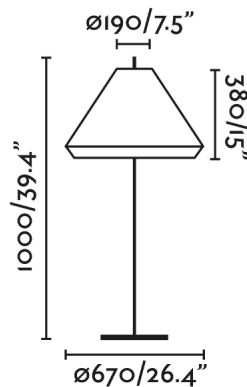

### General characteristics

Type	II
IP	65
voltage	100V-240V
Hertz	50/60HZ
Cable meters	2000mm
Power	15W