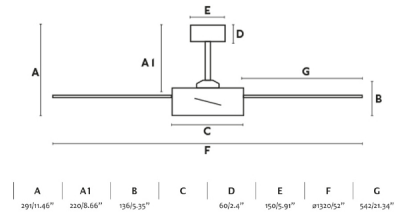

Black ceiling fan with SMD LED 15W 3000K. It has round and modern lines ideal for the ventilation of areas ranging from 13m² to 17m². This ceiling fan has DC motor. Operated on remote control (included). It offers 5 adjustable speeds with a consumption of 3 - 5 - 9 - 14 - 24W and 93 - 128 - 166 - 192 - 233 revolutions per minute depending on speed. This fan comes with reverse function, so you can also use it in winter, improving the efficiency of your heating system. Airflow: 180,57 m³ min / 6377 CFM. This ceiling fan is suitable for inclining roof. Control your fan with WiZ. It works with WiFi and it does the same features as a remote control. It is compatible with Alexa, Google assistant & Siri. Remember that it is necessary to add the Smart receiver Ref. 34150, which is not

General characteristics

Type	II
IP	20
voltage	220V-240V
Hertz	50/60Hz
Power	24W
W	3,9-5,8-9,5-14-24
RPM	93-128-166-192-233
Reverse function	SI
Engine type	DC
No. of blades	3
Pitched ceiling	NO
Can be installed without seat post	NO
Type of control included	Remote control with timer