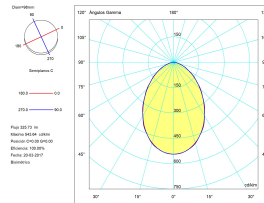

LUMINOTECHNIC FEATURES

Light source: LED

CRI: 80

MacAdam steps: 3

Photobiological risk: RG0

VENTILATION FEATURES

Power used: 6.6W

Service value measurement standard: EN 60879:2019

LOGISTICS

Net weight (kg): 2.24

Packaged weight (kg): 2.75

Packaging: 235mm x 105mm x 510mm