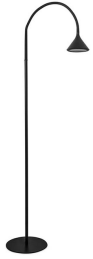

Ding

DE-0272-NEG

Floor lamp IP20 Ding LED 4.8W 3000K Black 326lm

TECHNICAL FEATURES

Power (W) : 4.8W

Total power consumption of light (W) : 6.6W

Real lumens : 326

Real lm/W : 49

Correlated Colour Temperature (CCT) : LED warm-white 3000K

Dimming protocol : ON-OFF

Lens / reflector angle : FLOOD 79°

Structure material : Aluminium, Steel

Structure finish : Black

Diffuser material : Polycarbonate