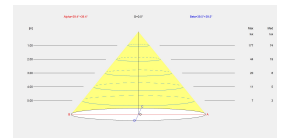

LUMINOTECHNIC FEATURES

Light source: LED

CRI: 80

MacAdam steps: 3

Photobiological risk: RG0

VENTILATION FEATURES

Power used: 6.6W

Service value measurement standard: EN 60879:2019

LOGISTICS

Net weight (kg): 2.24

Packaged weight (kg): 2.75

Packaging: 235mm x 105mm x 510mm