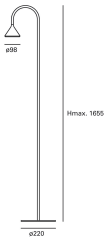

Ding

DE-0272-NEG

Floor lamp IP20 Ding LED 4.8W 3000K Black 326lm

TECHNICAL FEATURES

Power (W) : 4.8W

Total power consumption of light (W) : 6.6W

Real lumens : 326

Real lm/W : 49

Correlated Colour Temperature (CCT) : LED warm-white 3000K

Dimming protocol : ON-OFF

Lens / reflector angle : FLOOD 79°

Structure material : Aluminium, Steel

Structure finish : Black

Diffuser material : Polycarbonate

Packaged weight (kg): 2.75

Packaging: 235mm x 105mm x 510mm