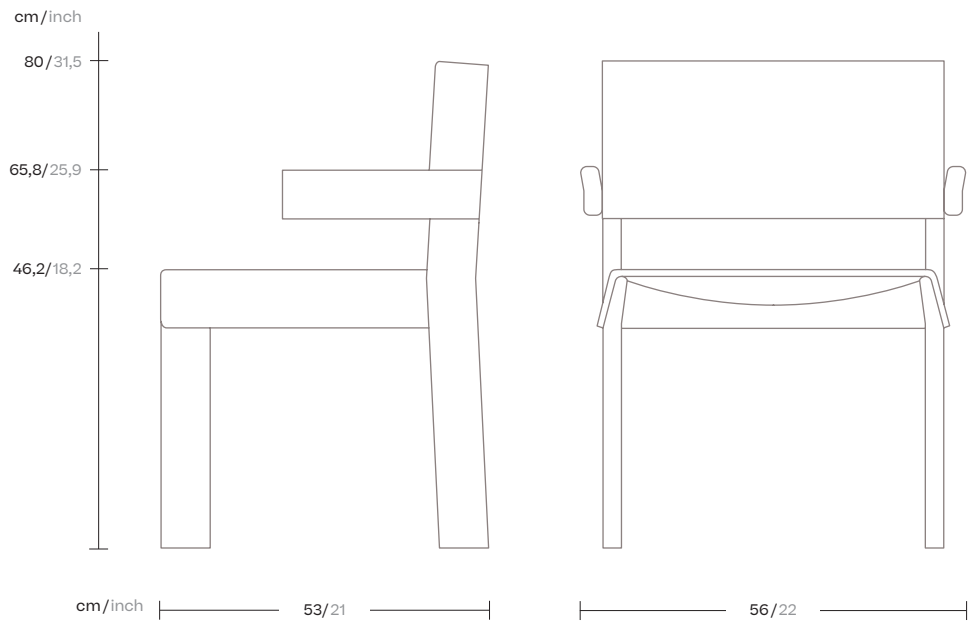

Dining armchair aluminium

Designer
Patricia Urquiola

Collection
Band

Reference
KS2800300

1/4

The idea behind the BAND collection is the breakdown of structure. An object designed using an ensemble of pieces. The chair's design intentionally challenges the classic sophisticated lines of furniture design and becomes something schematic, a conceptual programme.

A structure made up of repetitive angular shapes that give centre stage to its raw materials, and can be formed entirely of aluminium or teak wood, and of Terrain Fabrics.

kettal