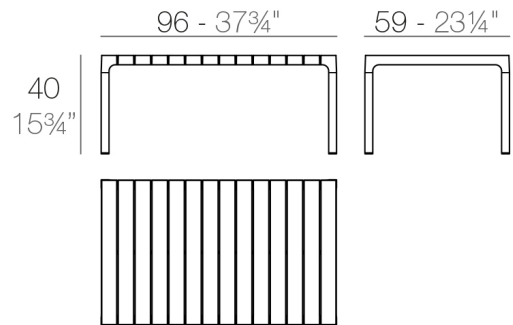

SPRITZ TABLE SOFA 96x59x40

By Archirivolto Design

"The white wooden fences lining the beach, the small strips that follow each other, in their perfect geometry. It's this picture that inspired the collection Spritz, which is composed of the stolen details to this inspiration. Chair, armchair, stool and high table: perfect for every need, the collection Spritz adapts well to any context, hospitality and home. It is not a coincidence that Spritz, the collection created by Archirivolto for Vondom, embodies in the name the idea of freshness and purity of shapes. Rigorous shapes that connect home and world, with a kaleidoscope of variations and nuances: this mix between the linearity of northern European style and the typical warmth of Mediterranean creates a dialogue between indoor and outdoor.
View online: <https://www.vondom.com/products/56026>

Features

Description

8.98 Kg

SPRITZ Mesa Baja
SPRITZ Low Table

FINISHES

BASIC PP

Ref. 56026

Available in various colors