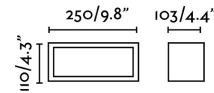

### Specifications

<b>Bulb:</b>	1XE27 15W LED
<b>Bulb included:</b>	No
<b>Transformer:</b>	
<b>Transformer included:</b>	No
<b>Voltage:</b>	100-240V
<b>IP:</b>	
<b>Class:</b>	
<b>Material:</b>	Aluminium die casting and diffuser de opal polycarbonate
<b>Designer:</b>	
<b>Length:</b>	250 mm
<b>Net Width:</b>	103 mm
<b>Height:</b>	110 mm
<b>Net Weight:</b>	0.90 kg
<b>Volume:</b>	0.00382 m3