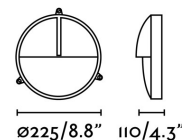

### Specifications

<b>Bulb:</b>	1XE27 60W
<b>Bulb included:</b>	No
<b>Transformer:</b>	
<b>Transformer included:</b>	No
<b>Voltage:</b>	100-240V
<b>IP:</b>	44
<b>Class:</b>	I
<b>Material:</b>	Brass and glass
<b>Designer:</b>	
<b>Recommended bulb:</b>	17463
<b>Description of recommended Bulb:</b>	BULB STANDARD MATT LED E27 7W 2700K 800Lm
<b>Length:</b>	225 mm
<b>Net Width:</b>	110 mm
<b>Height:</b>	100 mm
<b>Diameter:</b>	225 Ø
<b>Net Weight:</b>	2.00 kg
<b>Volume:</b>	0.00450 m3