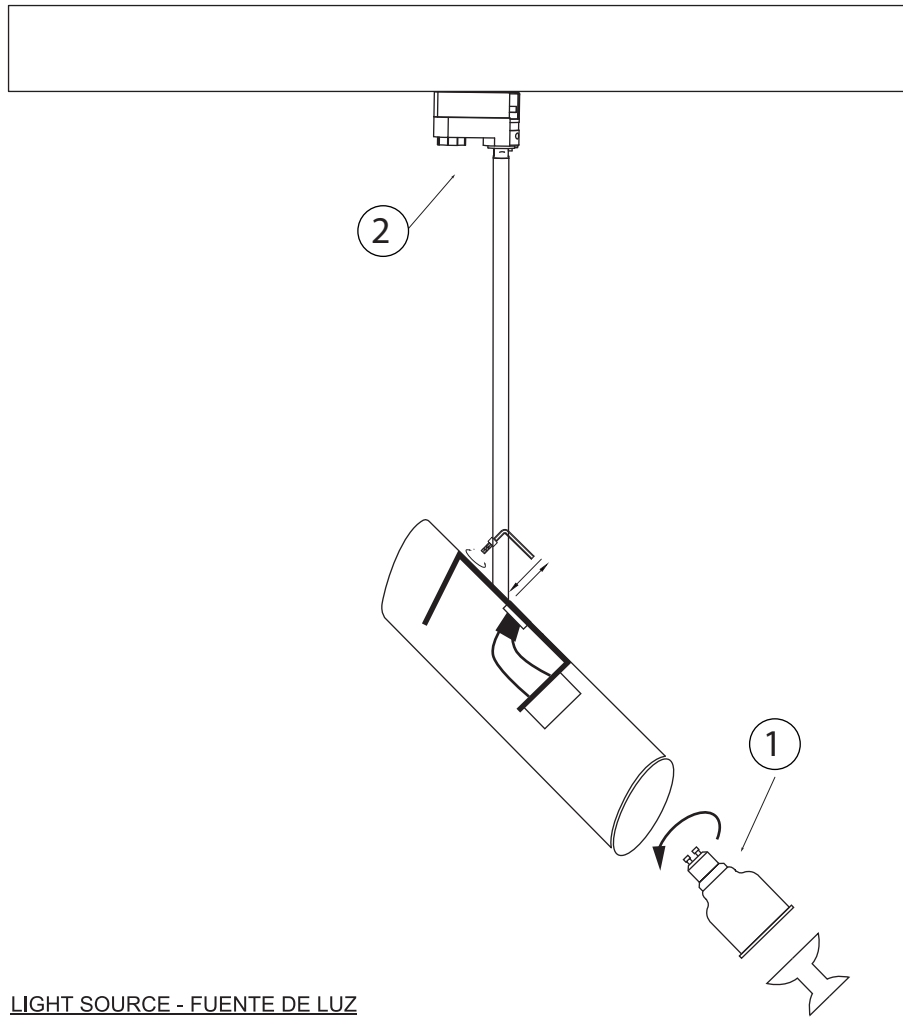

LINK

Ref. 29871 white
Ref. 29872 matt black
Ref. 29896 bronze

LIGHT SOURCE - FUENTE DE LUZ

1 x GU10 MAX 8W LED no incl

TECHNICAL FEATURES - CARACTERISTICAS TÉCNICAS

			100V-240V~50Hz/60Hz		±120°
					0,80Kg 1,76 lbs