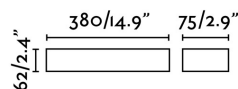

TACANA LED Aluminium wall lamp

Ref. 71049

LED outdoor wall lamp with upper and lower beam of light. It is ideal to light up terraces, gardens and outdoor passage areas.

Specifications

Bulb:	SMD LED 24W 3000K 1700LM
Bulb included:	Yes
Transformer:	Driver
Transformer included:	Yes
Voltage:	100-240V
IP:	65
Class:	I
Material:	Aluminium and template glass diffuser
Designer:	
Length:	380 mm
Net Width:	75 mm
Height:	62 mm
Net Weight:	2.00 kg
Volume:	0.00340 m3