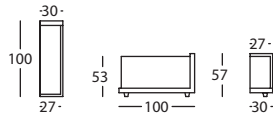

HAPPEN by Rafa García, 2010

SANCAL

BRAZO ANCHO DCHO
WIDE RIGHT ARM
BRAS LARGE DROIT **256.131.D**