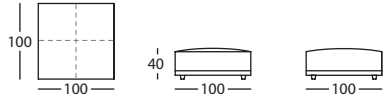

256.16.MJ.D

ANGULO 116 IZDO ALTO 84
LEFT STRAIGHT CORNER 116 HIGH 84
ANGLE 116 GAUCHE HAUT 84

256.16.MJ.I

HAPPEN by Rafa García, 2010

SANCAL

PUF 100X100
POUF 100X100
POUF 100X100

256.151.LL

PUF 110X70
POUF 110X70
POUF 110X70