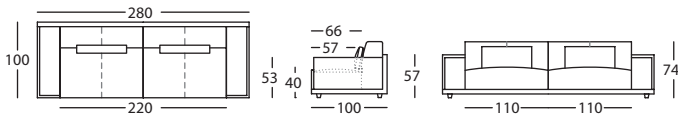

SOFA 280 BRAZO ANCHO ALTO 74
SOFA 280 WIDE ARM HIGH 74
CANAPE 280 BRAS LARGE HAUT 74

256.11.Z5H.1