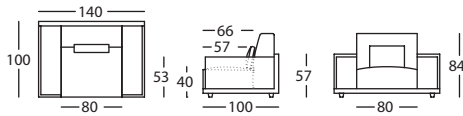

HAPPEN by Rafa García, 2010

SANCAL

SILLON 140 BRAZO ANCHO ALTO 84
ARMCHAIR 140 WIDE ARM HIGH 84
FAUTEUIL 140 BRAS LARGE HAUT 84

256.11.QJ.1