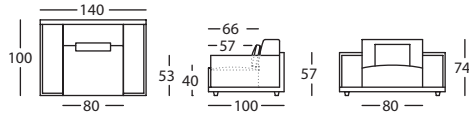

HAPPEN by Rafa García, 2010

SANCAL

SILLON 140 BRAZO ANCHO ALTO 74
ARMCHAIR 140 WIDE ARM HIGH 74
FAUTEUIL 140 BRAS LARGE HAUT 74

256.11.QH.1