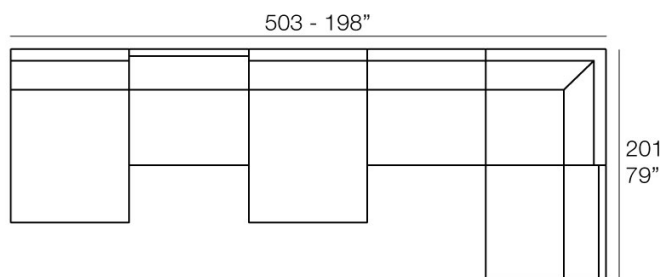

1. **1 x 54255** Módulo Central - Sectional Sofa Armless
   2 x 54254 Módulo Central Alto - Sectional Sofa Armless High
   1 x 54256 Módulo Esquina - Sectional Sofa Corner
   2 x 54260 Módulo Chaiselongue - Sectional Sofa Chaiselongue

FABRIC

CREVIN

Ref.

Vinyl fabric suitable for indoor and outdoor use. Special option for upholstery. Vinyl fabric suitable for indoor and outdoor use. Special option for upholstery.

- ☐ VITA-IMP 07
- ☐ VITA-IMP 14
- ☐ VITA-IMP 51
- ☐ VITA-IMP 54
- ☐ VITA-IMP 42
- ☐ VITA-IMP 30
- ☐ VITA-IMP 53
- ☐ VITA-IMP 55

GLAD

Ref.

Vinyl fabric suitable for indoor and outdoor use. Special option for upholstery. Vinyl fabric suitable for indoor and outdoor use. Special option for upholstery.

- ☐ ORO 1031
- ☐ OCRE 1051
- ☐ SUNSET 1020
- ☐ DELHI 1038
- ☐ LIMA 1030
- ☐ AGUACATE 1028
- ☐ CARIBE 1004
- ☐ BOSC 1029
- ☐ ARTEMISA 1027
- ☐ OASIS 1007
- ☐ OCEANO 1005
- ☐ PRUNA 1045
- ☐ NOA 1026
- ☐ BERRY 1021
- ☐ AMATISTA 1011
- ☐ VERA 1019