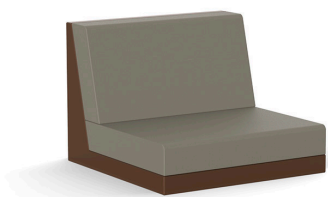

# PIXEL SECTIONAL HIGH ARMLESS

By Ramon Esteve

It is inspired by the small elements of colour that make up an image, looking to connect the piece with the numerous possible outcomes that are generated as a result of how it is arranged.

The PIXEL sofa is composed of three independent modules that allow you to create countless shapes; from linear sofas or chaise longues, to corners or even a bed.

PIXEL's main characteristic is its low seating height, designed for a more intimate use that ties the piece in with chill-out zones. Manufactured by rotational moulding, its versatility is enhanced through the upholstery, available in a variety of fabrics and finishes that can be combined with one another; alluding once again to its name and mirroring those coloured dots that serve as the origin of an image and the shape through different combinations in 3D.