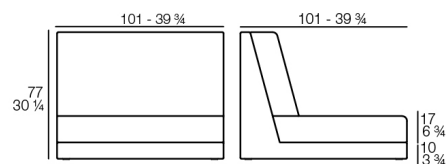

PIXEL Sofá Módulo Central Alto
PIXEL Sectional Sofa Central High