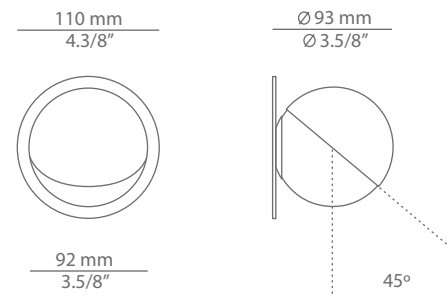

SPECIAL REQUIREMENTS

Custom finishes and versions

We offer custom plated and RAL finishes. Alternate lamping and sizes available for projects. Consult our offices.

Special instructions