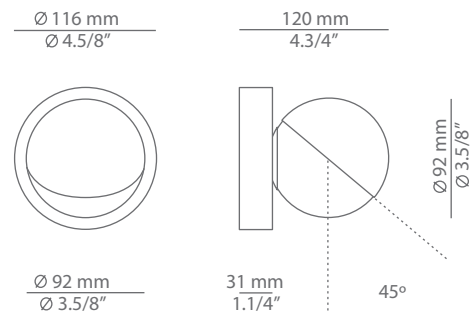

SPECIAL REQUIREMENTS

Custom finishes and versions

We offer custom plated and RAL finishes.

Alternate lamping and sizes available for projects. Consult our offices.

Special instructions

ESTILUZ, S.A.
Carretera d'Ogassa, s/n
17860 Sant Joan de les Abadesses
T+34 972 720 125
F+34 972 720 796

estiluz@estiluz.com
www.estiluz.com