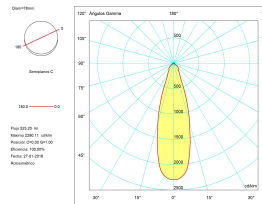

VENTILATION FEATURES

Power used: 50W

Service value measurement standard: EN 60879:2019

LOGISTICS

Net weight (kg): 0.1

Packaged weight (kg): 0.14

Packaging: 90mm x 55mm x 90mm