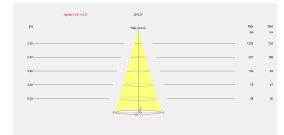

VENTILATION FEATURES

Power used: 50W

Service value measurement standard: EN 60879:2019

LOGISTICS

Net weight (kg): 0.1

Packaged weight (kg): 0.14

Packaging: 90mm x 55mm x 90mm