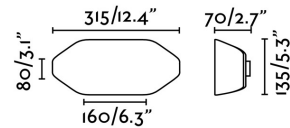

### Specifications

<b>Bulb:</b>	1 x E27 20W
<b>Bulb included:</b>	No
<b>Transformer:</b>	
<b>Transformer included:</b>	No
<b>Voltage:</b>	100-240V
<b>Operating Frequency:</b>	50/60Hz
<b>IP:</b>	44
<b>Class:</b>	II
<b>Material:</b>	Polycarbonate
<b>Designer:</b>	ESTUDI RIBAUDÍ
<b>Recommended bulb:</b>	17462
<b>Description of recommended Bulb:</b>	BULB G45 MATT LED E27 4W 2700K
<b>Length:</b>	315 mm
<b>Net Width:</b>	70 mm
<b>Height:</b>	135 mm
<b>Net Weight:</b>	0.60 kg
<b>Volume:</b>	0.00351 m3