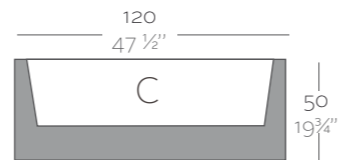

Dimensions Dimensiones

XX XX" : cm in

Jardinera 80 x 30
Jardiniere 31 1/2" x 11 3/4"

Jardinera 100 x 40
Jardiniere 39 1/2" x 15 3/4"

Jardinera 120 x 50
Jardiniere 47 1/2" x 19 3/4"

	L Gal	C (d x h) cm in	Self-Watering Autoriego	Basic	Lacquered Lacado	Light Luz	Led RGB	Led DMX	Led Battery
Jardinera 80 x 30 x 30 Jardiniere 31 1/2" x 11 3/4" x 11 3/4"	10 2 1/2	73 x 23 x 20 28 3/4" x 9" x 7 3/4"	41630R ^b	41630A	41630F ^b	41630W ^b	41630L ^b	41630D	41630Y
Jardinera 100 x 40 x 40 Jardiniere 39 1/2" x 15 3/4" x 15 3/4"	24 6 1/2	91 x 31 x 31 35 3/4" x 12 1/2" x 12 1/2"	41140R ^b	41640A	41640F ^b	41640W ^b	41640L ^b	41640D	41640Y
Jardinera 120 x 50 x 50 Jardiniere 47 1/2" x 19 3/4" x 19 3/4"	40 10 1/2	108 x 38 x 38 42 1/2" x 15" x 15"	41150R ^b	41650A	41650F ^b	41650W ^b	41650L ^b	41650D	41650Y