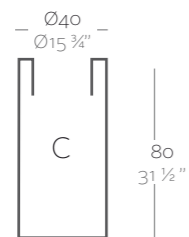

_SIMPLE
Maceta con pared simple, acabado mate.

_LACQUERED SIMPLE
Pot with simple wall, lacquered finishing.

_SIMPLE LACADAS
Maceta con pared simple, acabado lacado.

Dimensions Dimensiones

XX XX" : cm in

High Cylinder Ø15 3/4" x 23 1/2"
Cilindro Alto Ø40 x 60 cm