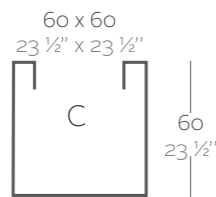

Cube 23 1/2"
Cubo 60 cm