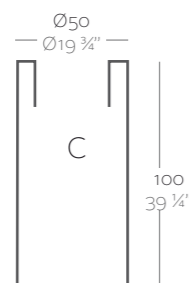

High Cylinder Ø19 3/4" x 39 1/4"
Cilindro Alto Ø50 x 100 cm