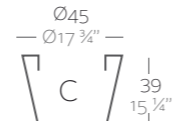

Cono Ø17 3/4"
Cono Ø45 cm