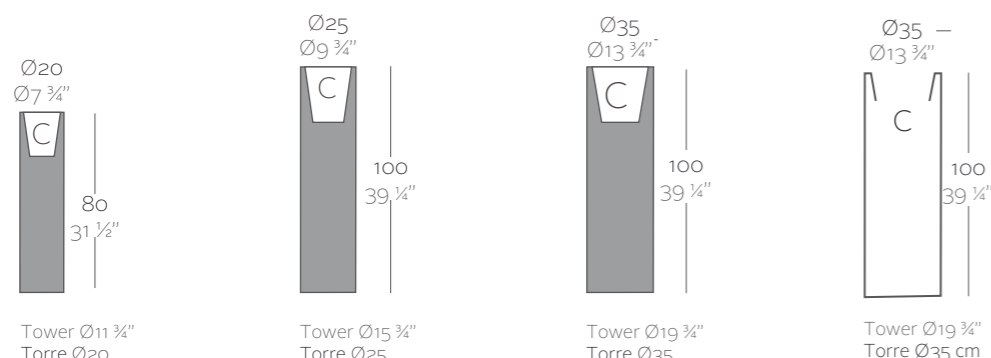

Dimensions Dimensiones

XX XX" : cm in

Tower Ø11 3/4" Torre Ø20
Tower Ø15 3/4" Torre Ø25
Tower Ø19 3/4" Torre Ø35
Tower Ø19 3/4" Torre Ø35 cm

	L Gal	C (d x h) cm in	Self-Watering Autoriego	Basic	Lacquered Lacado	Light Luz	Led RGB	Led DMX	Led Battery
Torre Ø20 x 80 cm Tower Ø7 3/4" x 31 1/2"	5 1/4	Ø17 x 20 Ø6 3/4" x 7 3/4"	44020R ^b	44020A	44020F ^b	44020W ^{bi}	44020L ^{bi}	44020D	44020Y
Torre Ø25 x 100 cm Tower Ø9 3/4" x 39 1/4"	9 2 1/2	Ø20 x 24 Ø7 3/4" x 9 1/2"	44025R ^b	44025A	44025F ^b	44025W ^{bi}	44025L ^{bi}	44025D	44025Y
Torre Ø35 x 100 cm Tower Ø13 3/4" x 39 1/4"	16 4 1/4	Ø29 x 32 Ø11 1/2" x 12 1/2"	44035R ^b	44035A	44035F ^b	44035W ^{bi}	44035L ^{bi}	44035D	44035Y