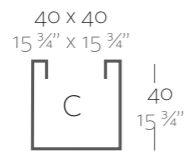

_SIMPLE
Maceta con pared simple, acabado mate.

_LACQUERED SIMPLE
Pot with simple wall, lacquered finishing.

_SIMPLE LACADAS
Maceta con pared simple, acabado lacado.

Dimensions Dimensiones

XX XX' : cm in

Cube 11 3/4"
Cubo 30 cm