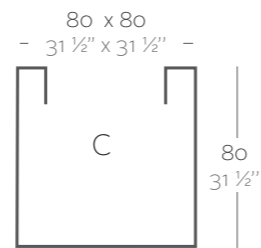

Cube 31 1/2"
Cubo 80 cm

	L Gal	C (d x h) cm in	Simple	Lac. SimpleS
Cubo 30 x 30 x 30 cm Cube 11 3/4" x 11 3/4" x 11 3/4"	26 7	24 x 30 9 1/2" x 11 3/4"	41330	41330F
Cubo 40 x 40 x 40 cm Cube 15 1/2" x 15 1/2" x 15 1/2"	62 16 1/2	32 x 40 12 1/2" x 15 3/4"	41340	41340F
Cubo 50 x 50 x 50 cm Cube 19 3/4" x 19 3/4" x 19 3/4"	125 33	40 x 50 15 3/4" x 19 3/4"	41350	41350F
Cubo 60 x 60 x 60 cm Cube 23 1/2" x 23 1/2" x 23 1/2"	212 56	48 x 60 18" x 32 1/2"	41360	41360F
Cubo 80 x 80 x 80 cm Cube 31 1/2" x 31 1/2" x 31 1/2"	510 134	64 x 80 25 1/2" x 31 1/2"	41380	41380F