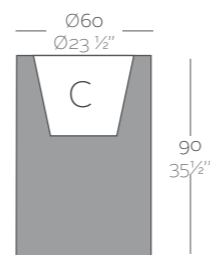

Dimensions Dimensiones

XX XX" : cm in

High Cylinder Ø15 3/4" Cilindro Alto Ø40

High Cylinder Ø23 1/2" Cilindro Ø60

High Cylinder Ø21 1/2" Cilindro Ø80

	L Gal	C (d x h) cm in	Self-Watering Autoriego	Basic	Lacquered Lacado	Light Luz	Led RGB	Led DMX	Led Battery
Cilindro Ø40 x 80 High Cylinder Ø15 3/4" x 16"	17 4 1/2	Ø30 x 32 Ø11 3/4" x 12 1/2"	40441R ^b	40441A	40441F ^b	40441W ^{bi}	40441L ^{bi}	40441D	40441Y
Cilindro Ø50 x 100 High Cylinder Ø19 3/4" x 39 1/4"	31 8	Ø38 x 39 Ø15" x 20 1/2"	40451R ^b	40451A	40451F ^b	40451W ^{bi}	40451L ^{bi}	40451D	40451Y
Cilindro Ø60 x 120 High Cylinder Ø23 1/2" x 47 1/4"	60 15 3/4	Ø46 x 46 Ø18" x 18"	40460R ^b	40460A	40460F ^b	40460W ^{bi}	40460L ^{bi}	40460D	40460Y