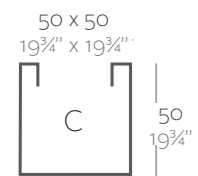

Cube 19 3/4"
Cubo 50 cm