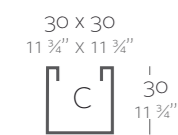

_SIMPLE
Maceta con pared simple, acabado mate.

_LACQUERED SIMPLE
Pot with simple wall, lacquered finishing.

_SIMPLE LACADAS
Maceta con pared simple, acabado lacado.

Dimensions Dimensiones

XX XX' : cm in

Cube 11 3/4"
Cubo 30 cm