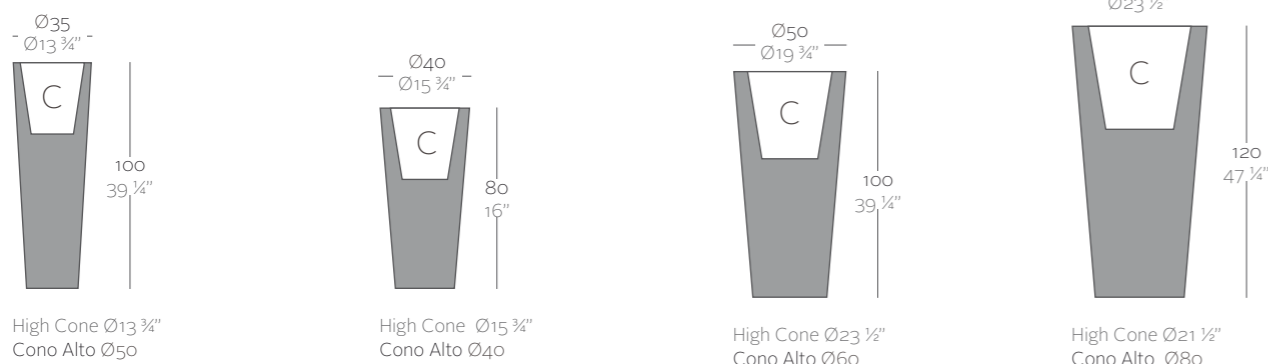

Dimensions Dimensiones

XX XX" : cm in

	L Gal	C (d x h) cm in	Self-Watering Autoriego	Basic	Lacquered Lacado	Light Luz	Led RGB	Led DMX	Led Battery
Cono Alto Ø35 x 100 High Cone Ø19 3/4" x 39 1/4"	16 4 1/4	Ø39 x 32 Ø15 1/4" x 12 1/2"	40535R ^b	40535A	40535F ^b	40535W ^{bi}	40535L ^{bi}	40535D	40535Y
Cono Alto Ø40 x 80 High Cone Ø15 3/4" x 16"	22 5 3/4	Ø31 x 32 Ø12 1/4" x 12 1/2"	40540R ^b	40540A	40540F ^b	40540W ^{bi}	40540L ^{bi}	40540D	40540Y
Cono Alto Ø50 x 100 High Cone Ø19 3/4" x 39 1/4"	32 8 1/2	Ø38 x 39 Ø15" x 15 1/4"	40550R ^b	40550A	40550F ^b	40550W ^{bi}	40550L ^{bi}	40550D	40550Y
Cono Alto Ø60 x 120 High Cone Ø23 1/2" x 47 1/4"	60 15 3/4	Ø46 x 46 Ø18" x 18"	40560R ^b	40560A	40560F ^b	40560W ^{bi}	40560L ^{bi}	40560D	40560Y