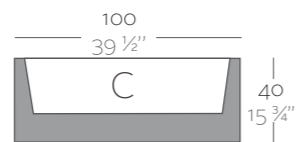

Dimensions Dimensiones

XX XX" : cm in

Jardinera 80 x 30
Jardiniere 31 1/2" x 11 3/4"

Jardinera 100 x 40
Jardiniere 39 1/2" x 15 3/4"

Jardinera 120 x 50
Jardiniere 47 1/2" x 19 3/4"

	L Gal	C (d x h) cm in	Self-Watering Autoriego	Basic	Lacquered Lacado	Light Luz	Led RGB	Led DMX	Led Battery
Jardinera 80 x 30 x 30 Jardiniere 31 1/2" x 11 3/4" x 11 3/4"	10 2 1/2	73 x 23 x 20 28 3/4" x 9" x 7 3/4"	41630R ^b	41630A	41630F ^b	41630W ^b	41630L ^b	41630D	41630Y
Jardinera 100 x 40 x 40 Jardiniere 39 1/2" x 15 3/4" x 15 3/4"	24 6 1/2	91 x 31 x 31 35 3/4" x 12 1/2" x 12 1/2"	41140R ^b	41640A	41640F ^b	41640W ^b	41640L ^b	41640D	41640Y
Jardinera 120 x 50 x 50 Jardiniere 47 1/2" x 19 3/4" x 19 3/4"	40 10 1/2	108 x 38 x 38 42 1/2" x 15" x 15"	41150R ^b	41650A	41650F ^b	41650W ^b	41650L ^b	41650D	41650Y