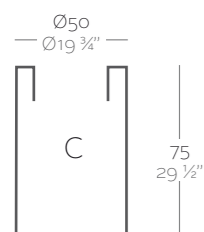

High Cylinder Ø19 3/4"
Cilindro Alto Ø50 cm