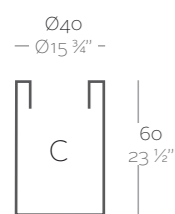

_SIMPLE
Maceta con pared simple, acabado mate.

_LACQUERED SIMPLE
Pot with simple wall, lacquered finishing.

_SIMPLE LACADAS
Maceta con pared simple, acabado lacado.

Dimensions Dimensiones

XX XX" : cm in

High Cylinder Ø15 3/4" x 23 1/2"
Cilindro Alto Ø40 x 60 cm