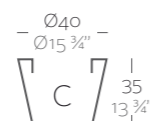

Cono Ø15 3/4"
Cono Ø40cm