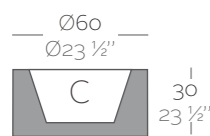

Dimensions Dimensiones

XX XX" : cm in

Cylinder Ø23 1/2"
Cilindro Ø60

Cylinder Ø31 1/2"
Cilindro Ø80

Cylinder Ø47 1/4"
Cilindro Ø120

	L Gal	C (d x h) cm in	Self-Watering Autoriego	Basic	Lacquered Lacado	Light Luz	Led RGB	Led DMX	Led Battery
Land 60 x 60 x 30 23 1/2" x 23 1/2" x 11 3/4"	30 8	Ø46 x 24 Ø18" x 9 1/2"	43960R ^b	43960A	43960F ^b	43960W ^{bi}	43960L ^{bi}	43960D	43960Y
Land 80 x 80 x 30 31 1/2" x 31 1/2" x 11 3/4"	70 18 1/4	Ø61 x 24 Ø24" x 9 1/2"	43980R ^b	43980A	43980F ^b	43980W ^{bi}	43980L ^{bi}	43980D	43980Y
Land 120 x 120 x 30 47 1/4" x 47 1/4" x 11 3/4"	160 42 1/4	Ø91 x 24 Ø35 3/4" x 9 1/2"	43912R ^b	43912A	43912F ^b	43912W ^{bi}	43912L ^{bi}	43912D	43912Y