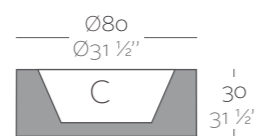

Dimensions Dimensiones

XX XX" : cm in

Cylinder Ø23 1/2"
Cilindro Ø60

Cylinder Ø31 1/2"
Cilindro Ø80

Cylinder Ø47 1/4"
Cilindro Ø120

	L Gal	C (d x h) cm in	Self-Watering Autoriego	Basic	Lacquered Lacado	Light Luz	Led RGB	Led DMX	Led Battery
Land 60 x 60 x 30 23 1/2" x 23 1/2" x 11 3/4"	30 8	Ø46 x 24 Ø18" x 9 1/2"	43960R ^b	43960A	43960F ^b	43960W ^{bi}	43960L ^{bi}	43960D	43960Y
Land 80 x 80 x 30 31 1/2" x 31 1/2" x 11 3/4"	70 18 1/4	Ø61 x 24 Ø24" x 9 1/2"	43980R ^b	43980A	43980F ^b	43980W ^{bi}	43980L ^{bi}	43980D	43980Y
Land 120 x 120 x 30 47 1/4" x 47 1/4" x 11 3/4"	160 42 1/4	Ø91 x 24 Ø35 3/4" x 9 1/2"	43912R ^b	43912A	43912F ^b	43912W ^{bi}	43912L ^{bi}	43912D	43912Y