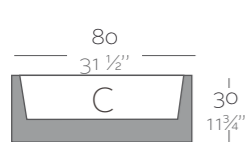

Dimensions Dimensiones

XX XX" : cm in

Jardinera 80 x 30
Jardiniere 31 1/2" x 11 3/4"

Jardinera 100 x 40
Jardiniere 39 1/2" x 15 3/4"

Jardinera 120 x 50
Jardiniere 47 1/2" x 19 3/4"

	L Gal	C (d x h) cm in	Self-Watering Autoriego	Basic	Lacquered Lacado	Light Luz	Led RGB	Led DMX	Led Battery
Jardinera 80 x 30 x 30 Jardiniere 31 1/2" x 11 3/4" x 11 3/4"	10 2 1/2	73 x 23 x 20 28 3/4" x 9" x 7 3/4"	41630R ^b	41630A	41630F ^b	41630W ^b	41630L ^b	41630D	41630Y
Jardinera 100 x 40 x 40 Jardiniere 39 1/2" x 15 3/4" x 15 3/4"	24 6 1/2	91 x 31 x 31 35 3/4" x 12 1/2" x 12 1/2"	41140R ^b	41640A	41640F ^b	41640W ^b	41640L ^b	41640D	41640Y
Jardinera 120 x 50 x 50 Jardiniere 47 1/2" x 19 3/4" x 19 3/4"	40 10 1/2	108 x 38 x 38 42 1/2" x 15" x 15"	41150R ^b	41650A	41650F ^b	41650W ^b	41650L ^b	41650D	41650Y