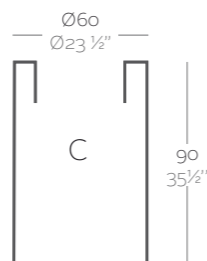

High Cylinder Ø23 1/2" x 35 1/2"
Cilindro Alto Ø60 x 90 cm

	L Gal	C (d x h) cm in	Simple	Lac. Simple
Cilindro Ø40 x 60 cm High Cylinder Ø15 3/4" x 23 1/2"	75 19 3/4	Ø33 x 60 Ø13" x 23 1/2"	40440	40440F
Cilindro Ø40 x 80 cm High Cylinder Ø15 3/4" x 31 1/2"	100 26 1/2	Ø30 x 80 Ø11 3/4" x 31 1/2"	40441	40441F
Cilindro Ø50 x 75 cm High Cylinder Ø19 3/4" x 29 1/2"	150 39 3/4	Ø43 x 75 Ø17" x 29 1/2"	40450	40450F
Cilindro Ø50 x 100 cm High Cylinder Ø19 3/4" x 39 1/4"	195 51 1/2	Ø38 x 100 Ø15" x 39 1/4"	40451	40451F
Cilindro Ø60 x 90 cm High Cylinder Ø23 1/2" x 35 1/2"	255 67 1/4	Ø51 x 90 Ø20" x 35 1/2"	40460	40460F