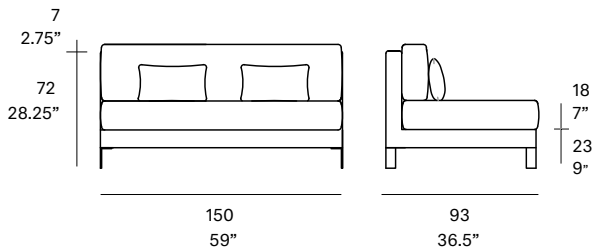

outdoor

Slim

Double central module / módulo central doble

Studio expormim, 2011

C678

Module with structure made of high resistance aluminum covered with QuickDryFoam. Possibility of customization through a wide variety of technical fabrics completely suitable for outdoor use. Legs made of stainless steel. Injected PA spacers. Upholstery*.

Shipment details

Qty	1 module (1 box)
Volume	1,55 m3 / 54.7 ft3
Gross weight	48 kg / 105.8 lb
Net weight	40 kg / 88.2 lb
Item dimensions (width x depth x height)	150 x 93 x 72 cm 59" x 36.5" x 28.25"
COM (1, 40 - 1,50 m / 54"-59")	upholstered: 6 m / 6.6 yd loose cushions: 1 m / 1.1 yd