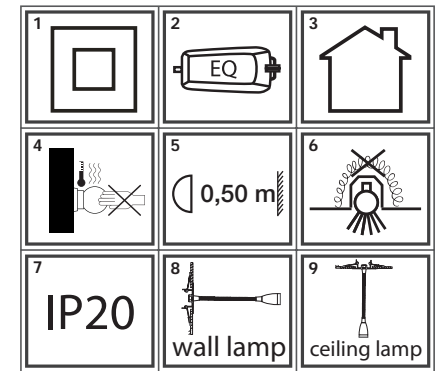

OFF

BOMBILLAS - BULBS

1 LED  3W/LED
3000K 150Lm (INCL)
DRIVER (INCL)
TOTAL 3W

ICONOS - ICONES

CARACTERÍSTICAS ESPECÍFICAS
SPECIFIC FEATURES

100-240V ~ 50/60Hz