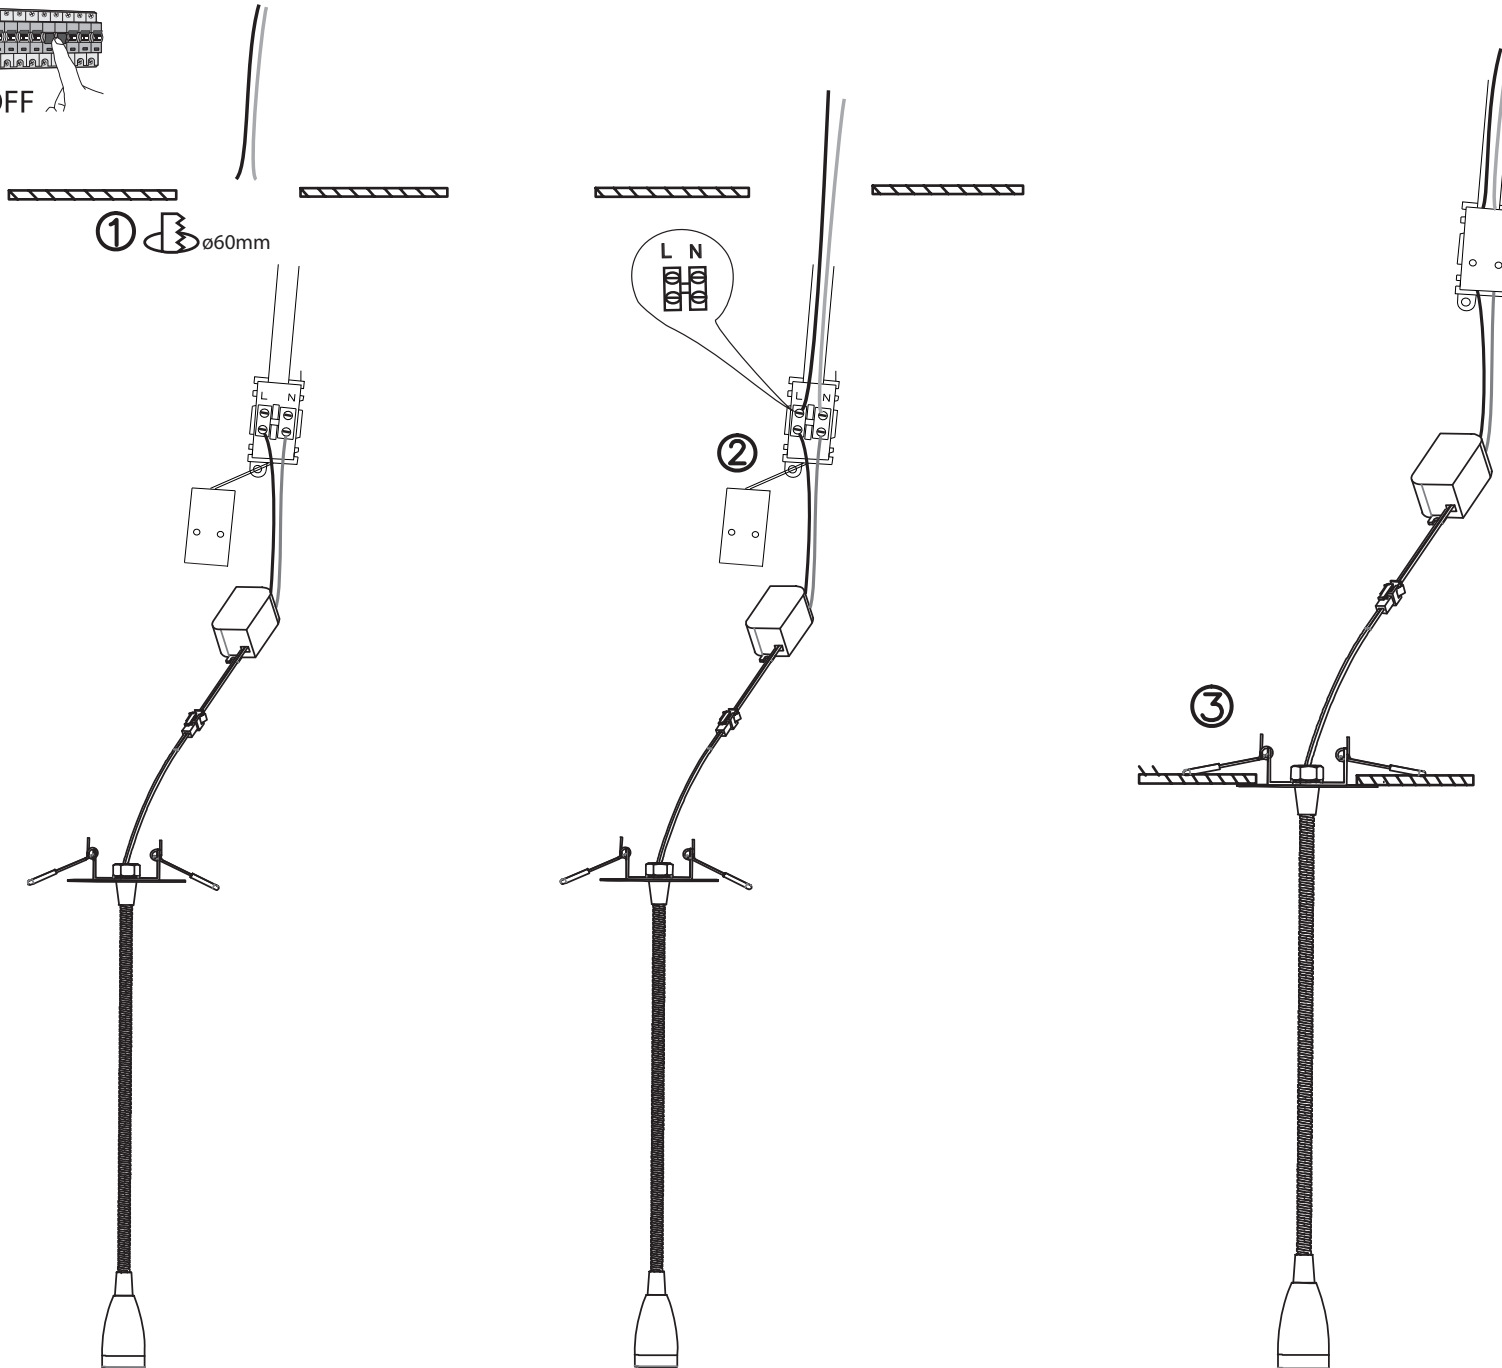

OFF

BOMBILLAS - BULBS

1 LED  3W/LED
3000K 150Lm (INCL)
DRIVER (INCL)
TOTAL 3W

ICONOS - ICONES

CARACTERÍSTICAS ESPECÍFICAS
SPECIFIC FEATURES

100-240V ~ 50/60Hz