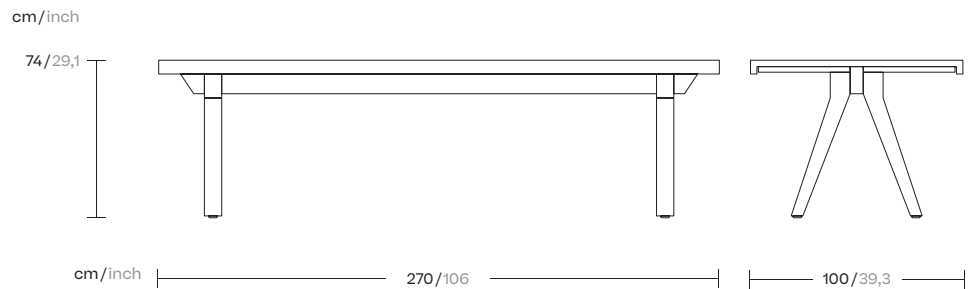

Dining table 10 guests teak

Designer
Patricia Urquiola

Collection
Vieques

Reference
KS4102800

1/3

Kettal Vieques is a collection characterised by the combination of an aluminium frame with a new and revolutionary three-dimensional fabric, Nido d'Ape, with exceptional technical features, created especially for this collection and exclusively for Kettal.

kettal