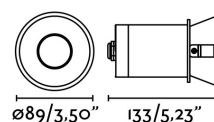

FRESH White downlight GU10 IP65

Ref. 02101401

Injected aluminium round recessed light, easy to install and designed for lighting commercial and working spaces. The light source is a bulb GU10 max 50W not included. This downlight has IP65.

Specifications

Bulb:	GU10
Bulb included:	No
Transformer:	
Transformer included:	No
Voltage:	
Operating Frequency:	
IP:	65
Class:	I
Material:	Die cast aluminium and glass
Designer:	
Recommended bulb:	
Height:	133 mm
Diameter:	89 Ø
Net Weight:	0.30 kg