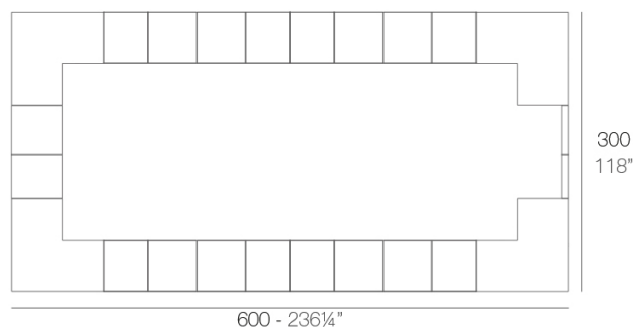

Weight

65.2 Kg

Combinations

- 2 x 54082 Barra - Double counter
- 1 x 54081 Barra 100 - Single counter
- 4 x 54083 Barra esquina - Corner counter
- 1 x 54084 Puerta barra (con bisagra) - Counter door (with hinge)