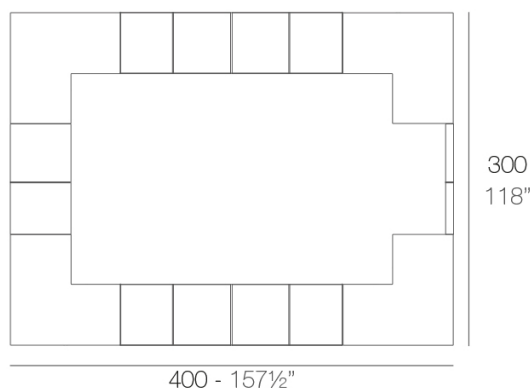

Weight

65.2 Kg

Combinations

- 2 x 54082 Barra - Double counter
- 1 x 54081 Barra 100 - Single counter
- 4 x 54083 Barra esquina - Corner counter
- 1 x 54084 Puerta barra (con bisagra) - Counter door (with hinge)