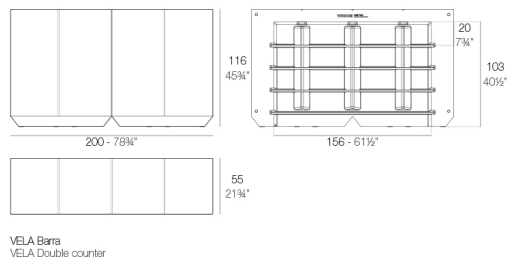

Weight

65.2 Kg

Combinations

- 2 x 54082 Barra - Double counter
- 1 x 54081 Barra 100 - Single counter
- 4 x 54083 Barra esquina - Corner counter
- 1 x 54084 Puerta barra (con bisagra) - Counter door (with hinge)