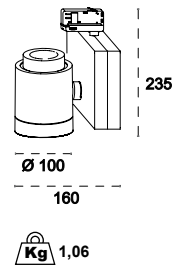

TRACK is sold separately.
Refs available in www.faro.es

TECHNICAL FEATURES - CARACTERÍSTICAS TÉCNICAS

NANO CYLINDER LED

MINI CYLINDER LED

CYLINDER LED