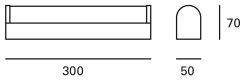

Lungo 300mm

DE-0428-CRO

Wall fixture IP44 Lungo LED 7.7 LED warm-white 3000K Chrome 716

TECHNICAL FEATURES

IP44 IK10

Power (W) : 7.7W

Total power consumption of light (W) : 9.3W

Real lumens : 716

Real lm/W : 77

Correlated Colour Temperature (CCT) : LED warm-white 3000K

Dimming protocol : ON-OFF

Structure material : Steel

Structure finish : Chrome

Diffuser material : Polycarbonate

Diffuser finish : Opal

Packaging: 345mm x 85mm x 105mm

18 Un