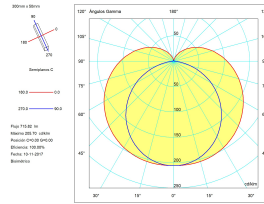

Lungo 300mm

DE-0428-CRO

Wall fixture IP44 Lungo LED 7.7 LED warm-white 3000K Chrome 716

TECHNICAL FEATURES

IP44 IK10

Power (W) : 7.7W

Total power consumption of light (W) : 9.3W

Real lumens : 716

Real lm/W : 77

Correlated Colour Temperature (CCT) : LED warm-white 3000K

Dimming protocol : ON-OFF

Structure material : Steel

Structure finish : Chrome

Diffuser material : Polycarbonate

Diffuser finish : Opal

Voltage / frequency : 100-240V/50-60Hz

Power Factor : 0.40

Useful life : 36.000h L70B30

Warranty : 5 Years

Energy efficiency : LED A++

LUMINOTECHNICAL FEATURES

Light source: LED

CRI: 80

MacAdam steps: 3

Photobiological risk: RG0

VENTILATION FEATURES

Power used: 9.3W

Service value measurement standard: EN 60879:2019

LOGISTICS

Net weight (kg): 0.6

Packaged weight (kg): 0.72

Packaging: 345mm x 85mm x 105mm

18 Un