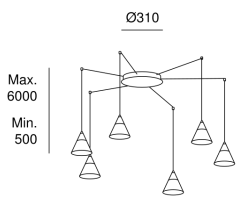

Veneto Surfaced 6 Bodies

Benedito Design

15-A032-60-DO

Pendant Veneto Surfaced 6 Bodies LED 30W 2700K CASAMBI Black 1608lm

TECHNICAL FEATURES

Power (W) : 30W

Total power consumption of light (W) : 31.4W

Real lumens : 1608

Real lm/W : 51

Correlated Colour Temperature (CCT) : LED warm-white 2700K

Dimming protocol : Casambi

Lens / reflector angle : FLOOD 58°

Structure material : Aluminium, Steel

Structure finish : Black

Diffuser material : Methacrylate

Diffuser finish : Sandblasted

Brand : MEANWELL

Voltage / frequency : 100-240V/50-60Hz

Power Factor : 0.90

THD% : 20

Useful life : 50.000h L80B20

Max. temperature : 25°C

Warranty : 5 Years