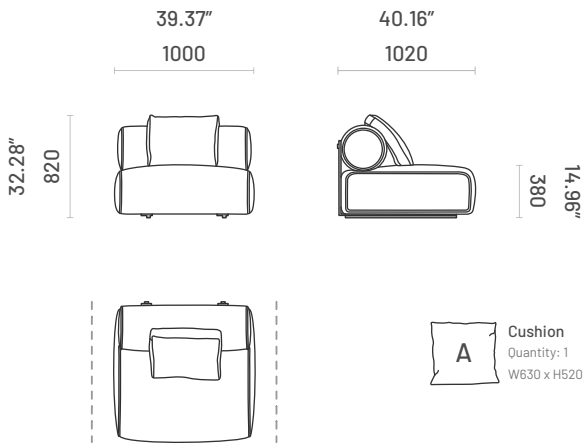

Shinto

MODULAR SOFA

Shinto is a stunning modular system sofa that will revolutionize your design project. You can choose the combination you want with three different modular designs: chair, chair with chaise longue, and pouf. On the back of each module, two black texturized steel bars slide to the bottom of the sofa, featuring delicate gold stainless steel details. Sleek piping flows across this sofa to complete an exclusive design with great functionality and comfort.

Specifications

Central Module

Central Module

Chaise Longue Central Module

Chaise Longue Central Module

Pouf Central Module

Pouf Central Module

Technical Information**Frame**

Structure: Solid pine wood,
plywood and MDF

Structure: Steel or stainless steel

Padding

Seat: 23kg/m³, 35kg/m³, 40kg/m³, 60kg/m³ polyurethane foam and 200gr polyester fiber

Back: 23kg/m³, 30kg/m³ polyurethane foam and 200gr polyester fiber

Packaging Information

Item	Number of Packages	Packaging Dimensions	Packaging Weight	
Central Module	1	Width: 1100mm (43.31") Depth: 1100mm (43.31") Height: 880mm (34.65") Volume: 1.06m ³ (37.60ft ³)	69.20kg	152.56lb
Chaise Longue Central Module	1	Width: 1100mm (43.31") Depth: 1720mm (67.72") Height: 800mm (31.50") Volume: 1.51m ³ (53.45ft ³)	87.00kg	191.80lb
Pouf Central Module	1	Width: 1100mm (43.31") Depth: 1100mm (43.31") Height: 450mm (17.72") Volume: 0.54m ³ (19.22ft ³)	46.00kg	101.41lb