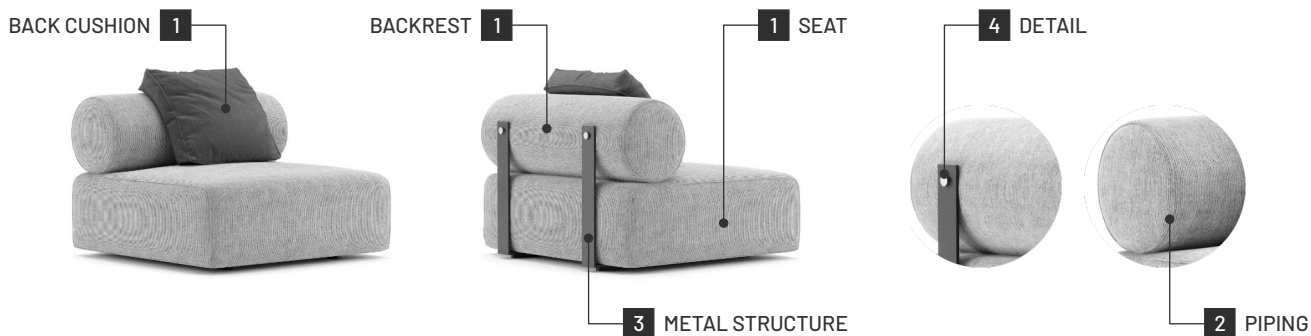

Materials and Finishes

Overview

Available Finishes

	1	2	3	4
Fabrics				
Aldan	●	●	–	–
Arno	●	●	–	–
Astoria	●	●	–	–
Avalon	●	●	–	–
Bergen	●	●	–	–
Brampton	●	●	–	–
Clarence	●	●	–	–
Columbia	●	●	–	–
Devon	●	●	–	–
Galway	●	●	–	–
Helmand	●	●	–	–
Hudson	●	●	–	–
Osaka	●	●	–	–
Provence	●	●	–	–
Synthetic Leathers				
Rupert	●	●	–	–
Natural Leathers				
Albany	–	–	–	–
Aspen	–	–	–	–
Dover	–	–	–	–
Metals				
White Texturized	–	–	●	–
Black Texturized	–	–	●	–
Silver Polished	–	–	–	●
Gold Polished	–	–	–	●
Gold Brushed	–	–	–	●
Rose Gold Matte	–	–	–	●
Onyx Polished	–	–	●	●
Smoky Black Polished	–	–	●	●