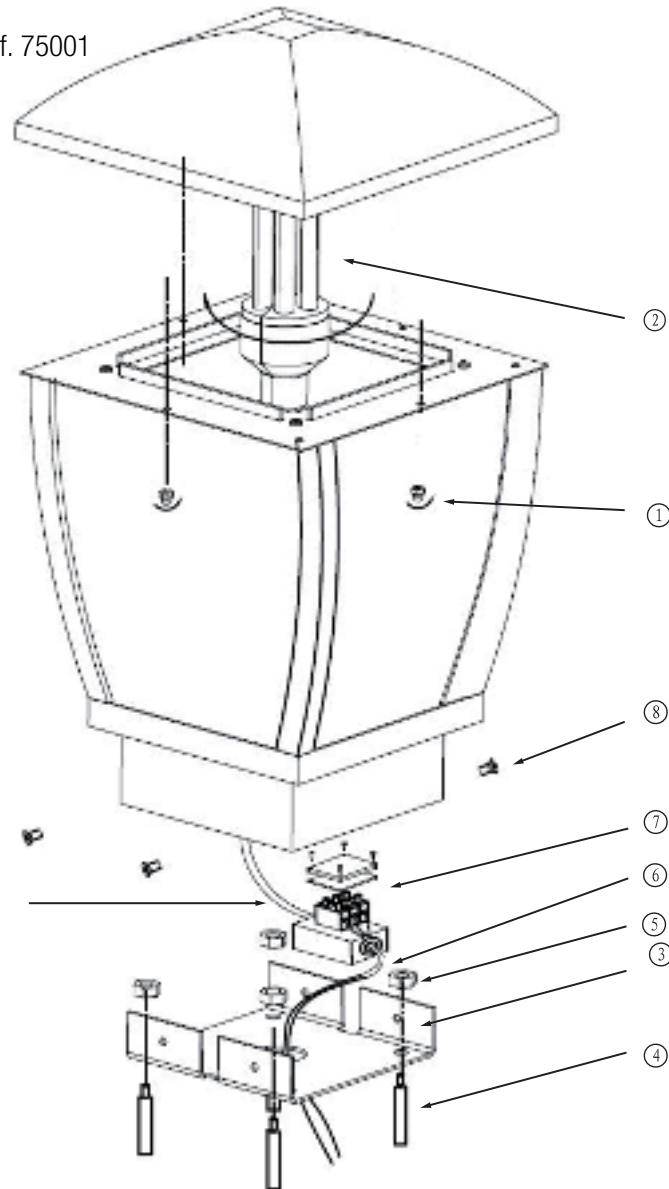

Ref. 74997

Ref. 75001

BOMBILLAS - BULBS

Ref. 74997

1 x E27 max 15w

Ref. 75001

1 x E27 max 100w

ICONOS - ICONES

1	2	3 IP44
4	5	6
7	8	9

CARACTERÍSTICAS ESPECÍFICAS
SPECIFIC FEATURES

220V-240V~50/60Hz